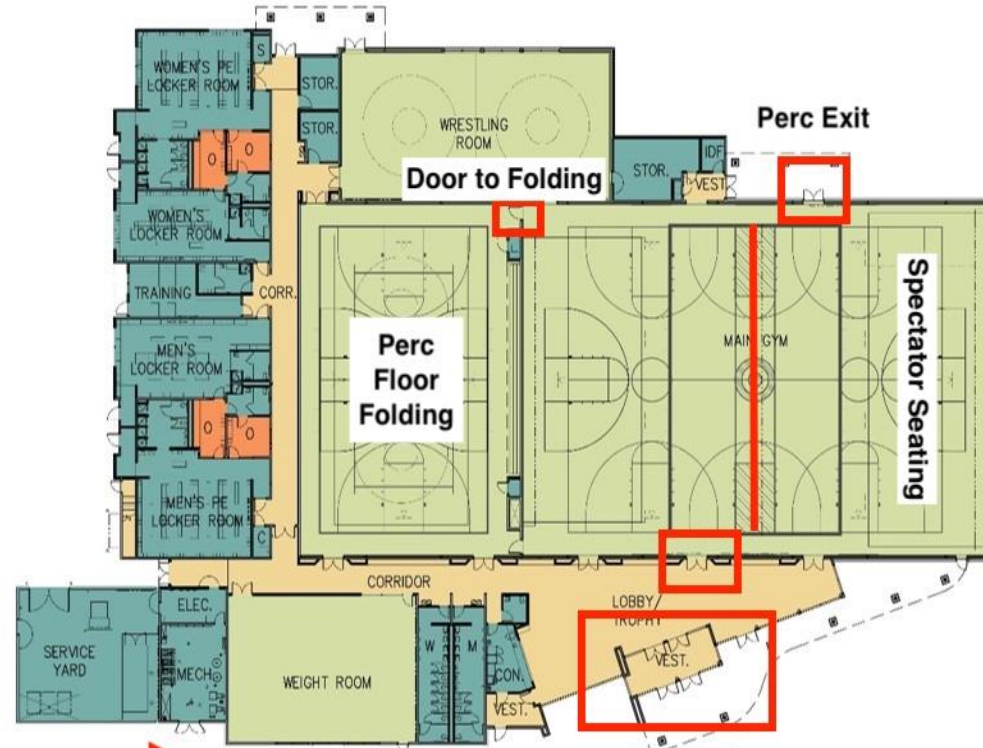

2026 North Thurston Percussion Map

Percussion Route Map

- CLASSROOM
- GROUP AREAS
- OFFICE
- SUPPORT
- CIRCULATION

Route from LOT

HEALTH FITNESS BUILDING FIRST FLOOR PLAN

SCALE: 1/16" = 1'-0"

KPAC MUSIC ADDITION FIRST FLOOR PLAN

SCALE: 1/16" = 1'-0"

2026 North Thurston Site Map