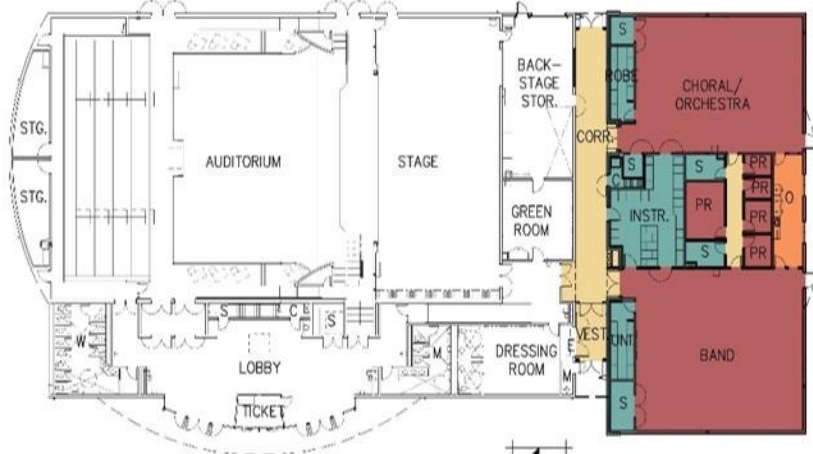

2026 North Thurston Percussion Map

Percussion Route Map

- CLASSROOM
- GROUP AREAS
- OFFICE
- SUPPORT
- CIRCULATION

Route from LOT

HEALTH FITNESS BUILDING FIRST FLOOR PLAN

SCALE: 1/16" = 1'-0"

KPAC MUSIC ADDITION FIRST FLOOR PLAN

SCALE: 1/16" = 1'-0"

2026 North Thurston Site Map