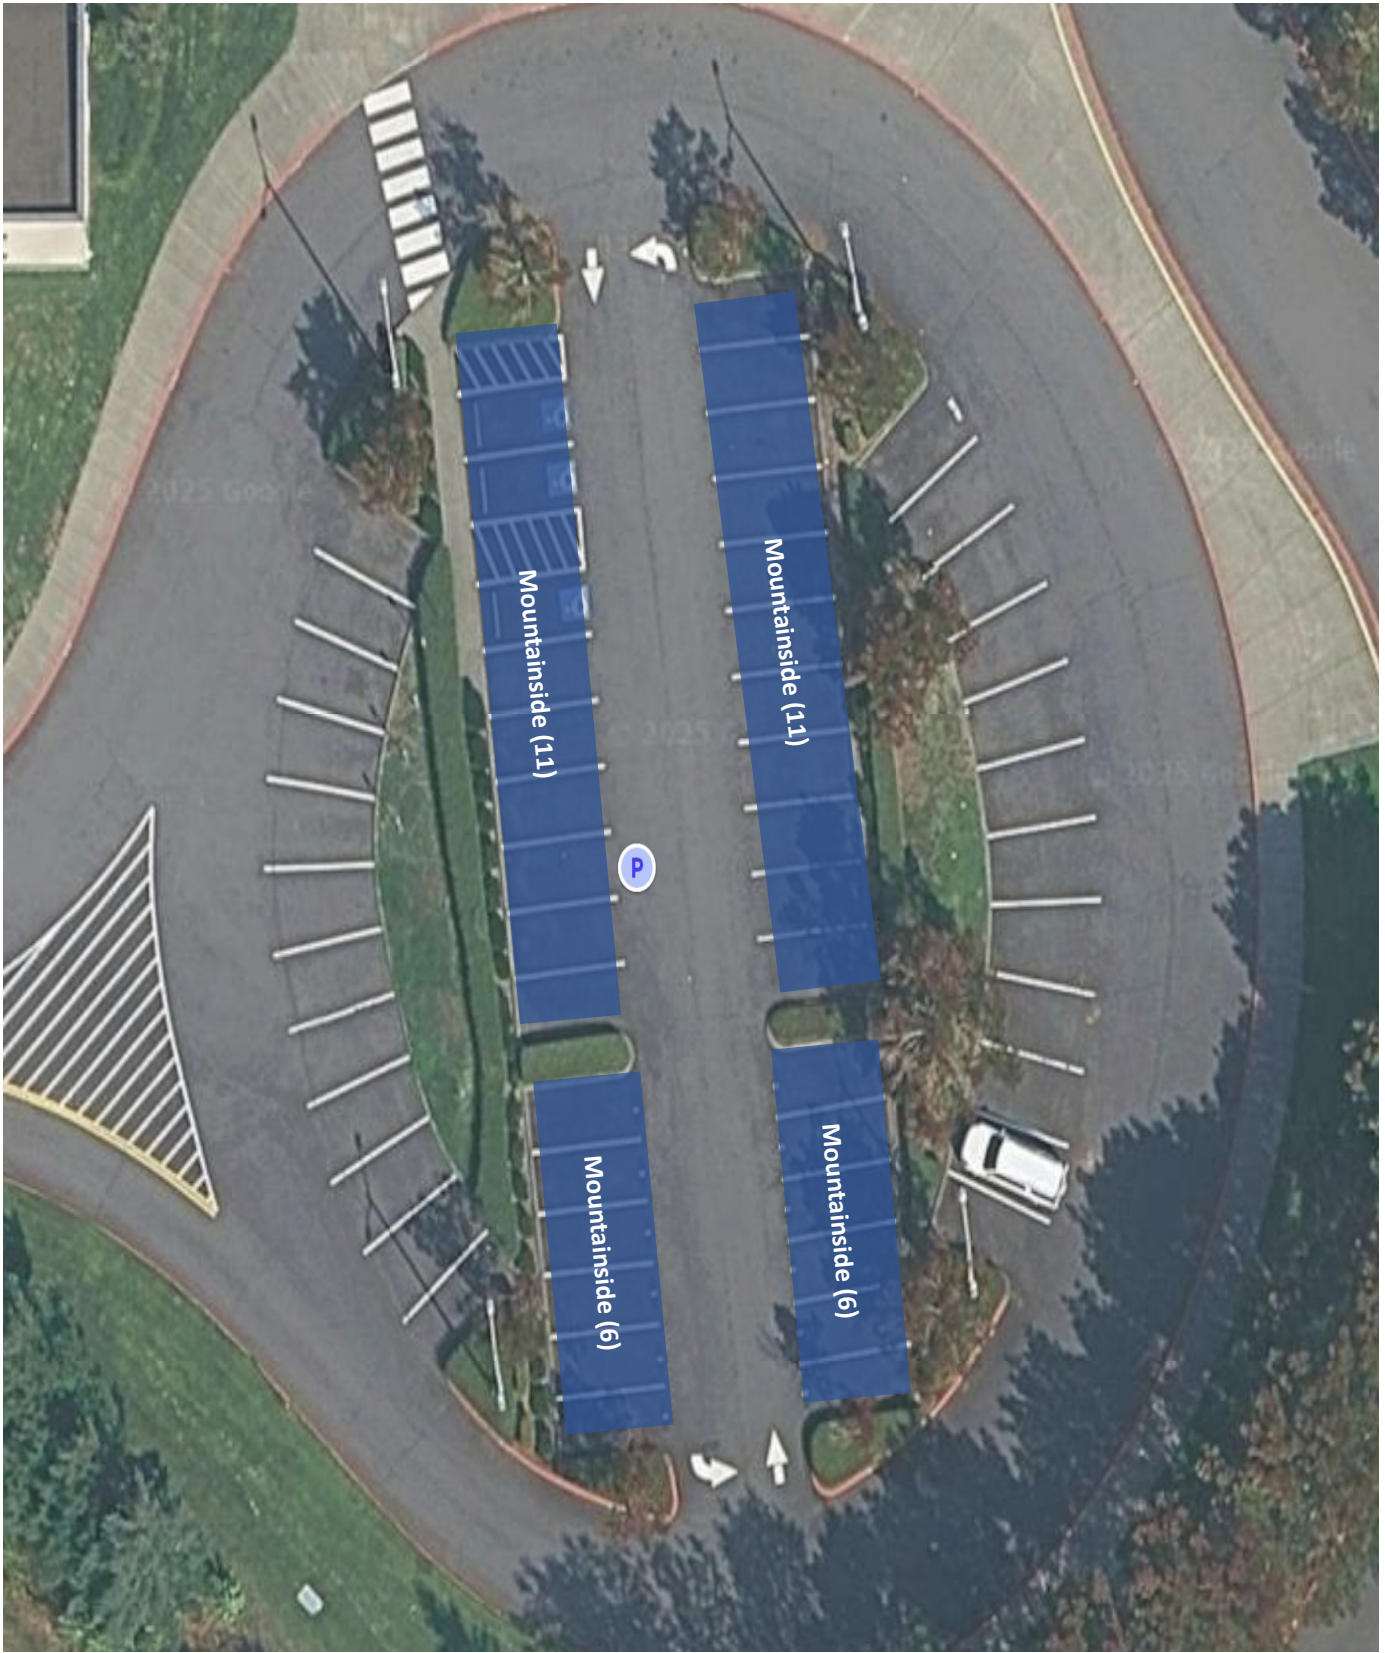

165
slots

Mountainside (11)

Mountainside (11)

P

Mountainside (6)

Mountainside (6)

Parking Lot Assignments

Aloha - 31

Glencoe - 70

Westview - 75

McMinnville - 55

Mountainside - 91

North Salem - 58

Sherwood - 98

Sunset - 58

Vallivue - 100

Cascade - 70

- Trash
 - Port-a-Potty
 - ✕ Fire Extinguishers
 - ⚡ Camp stove and/or generator
 - ▤ Water
- Water will be connected to hose bib on side of school

Liberty High School

Cedartree Hotel

Peterson Cat
30% Off Cat Undercarriages

Hillsboro DEQ Test Station

Hillsboro Stadium

Park Buses Here

Fred Meyer Pharmacy
One Stop: Pharmacy & Groceries

Jack in the Box
Jack's Iconic Wedges are Back

Schwab Tire Center
Les Schwab Tire Center

Flexential - Portland Hillsboro 1 Data Center