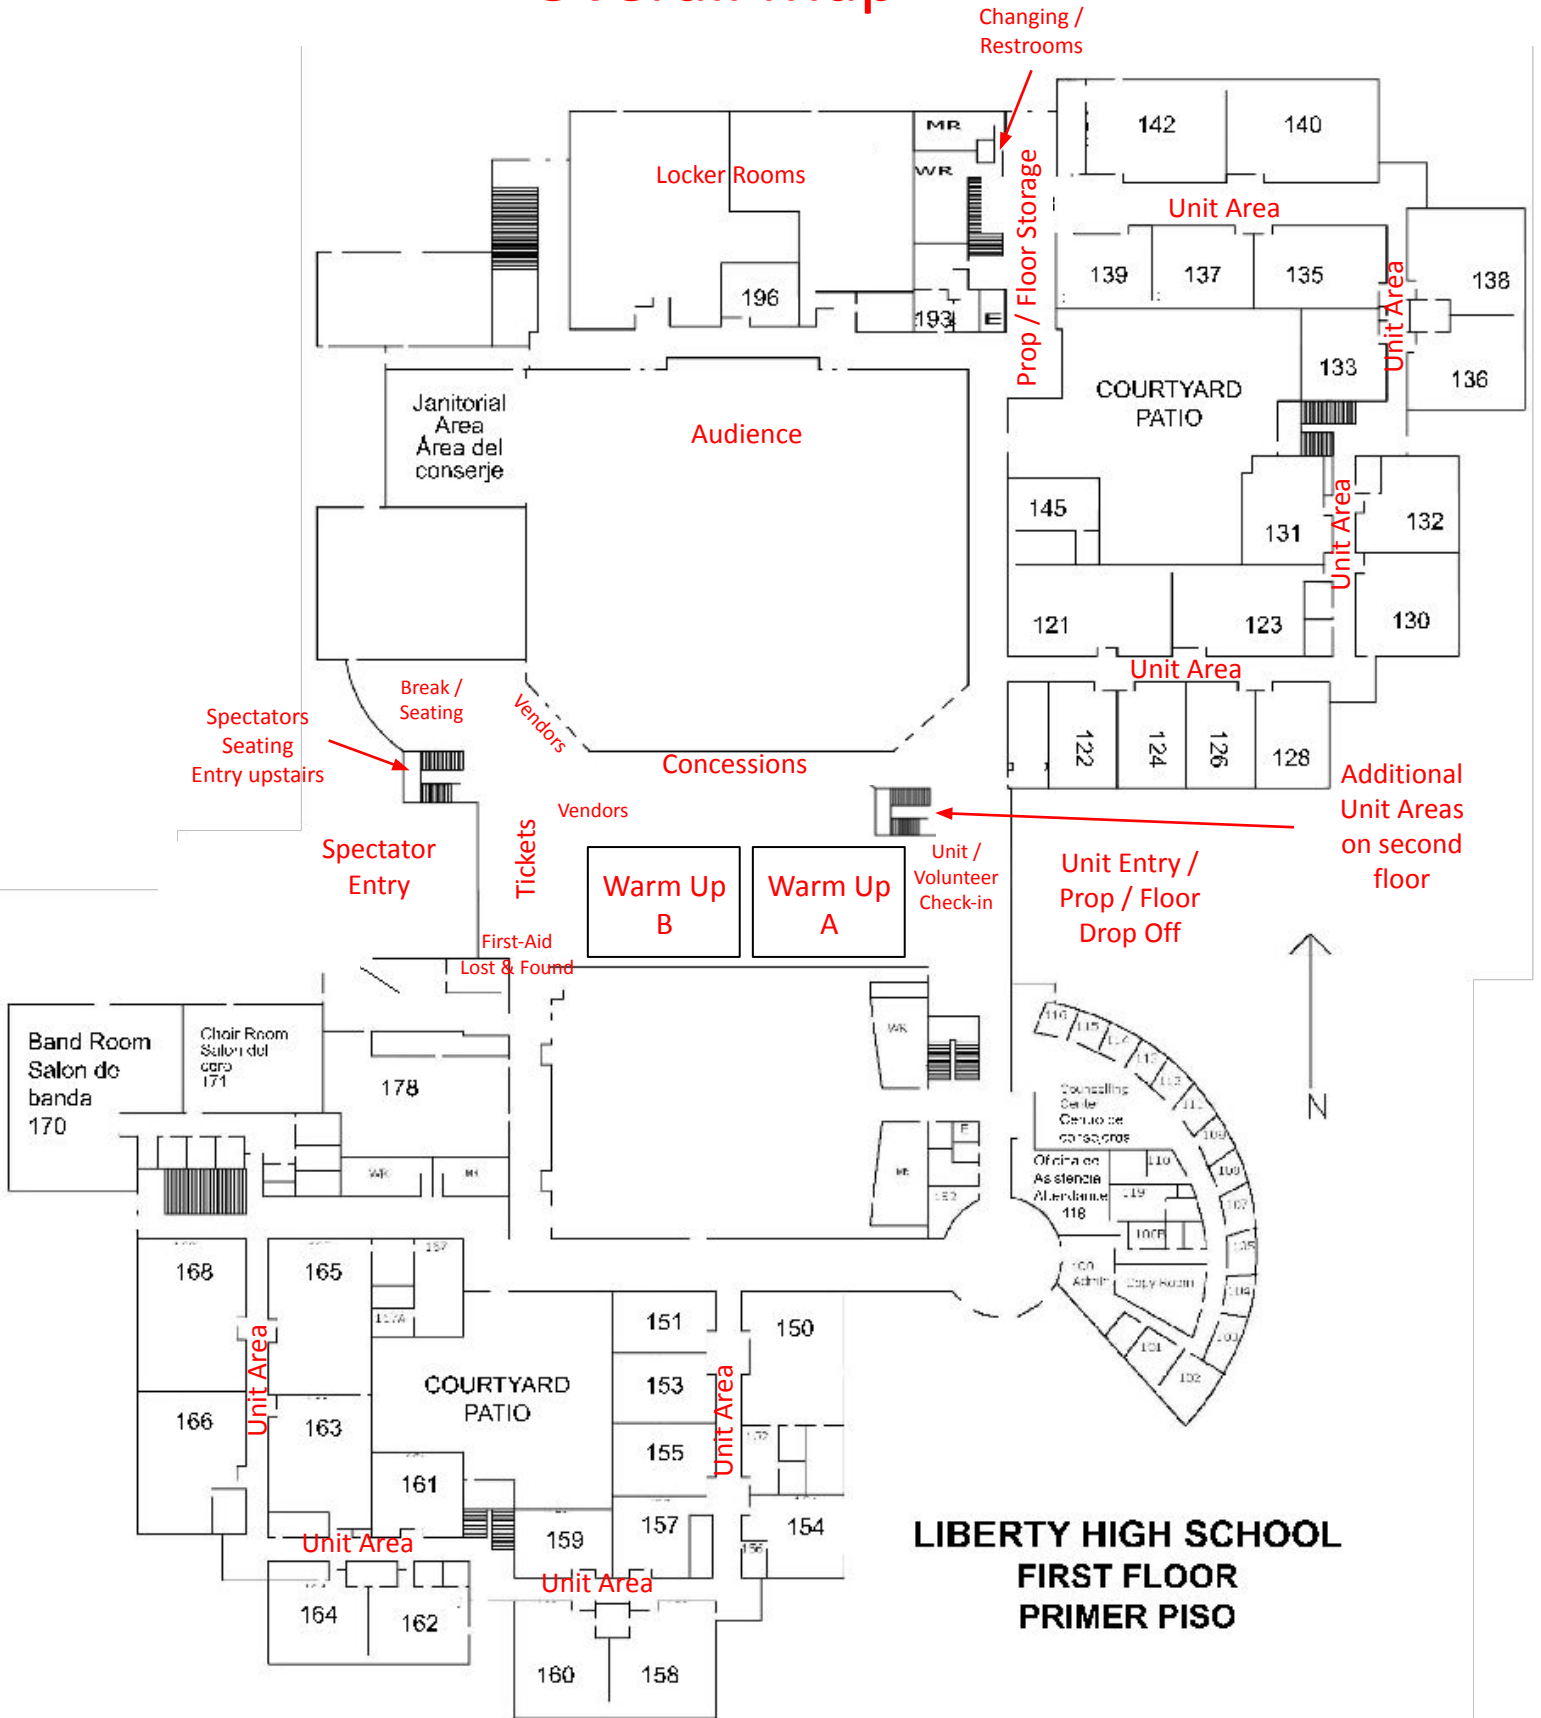

Bus
Entry/Exit

Bus / Unit
Overflow

Bus Overflow

Spectator
Parking

Spectator
Entry

Spectator
Entry/Tickets

NE WAGON DR

Unit Entry
Check-in

Unit Drop-off

Unit
Parking

Unit
Parking

Judge,
NWAPA,
Volunteer
Parking

Unit
Entry

Overall Map

Flow Map

Volunteer Map

Athletics Hall Monitor

Upstairs:
Spectator Entry Left / Right
Judge Hospitality

Unit Entry Monitor

50/50 Raffle
Candy Gram

Stairs-Wristband Monitor

Tickets

First-Aid

Concessions

Warm Up B

Warm Up A

Unit /
Volunteer
Check-in

Stairs Wristband Monitor

Unit Exit Monitor

**LIBERTY HIGH SCHOOL
FIRST FLOOR
PRIMER PISO**