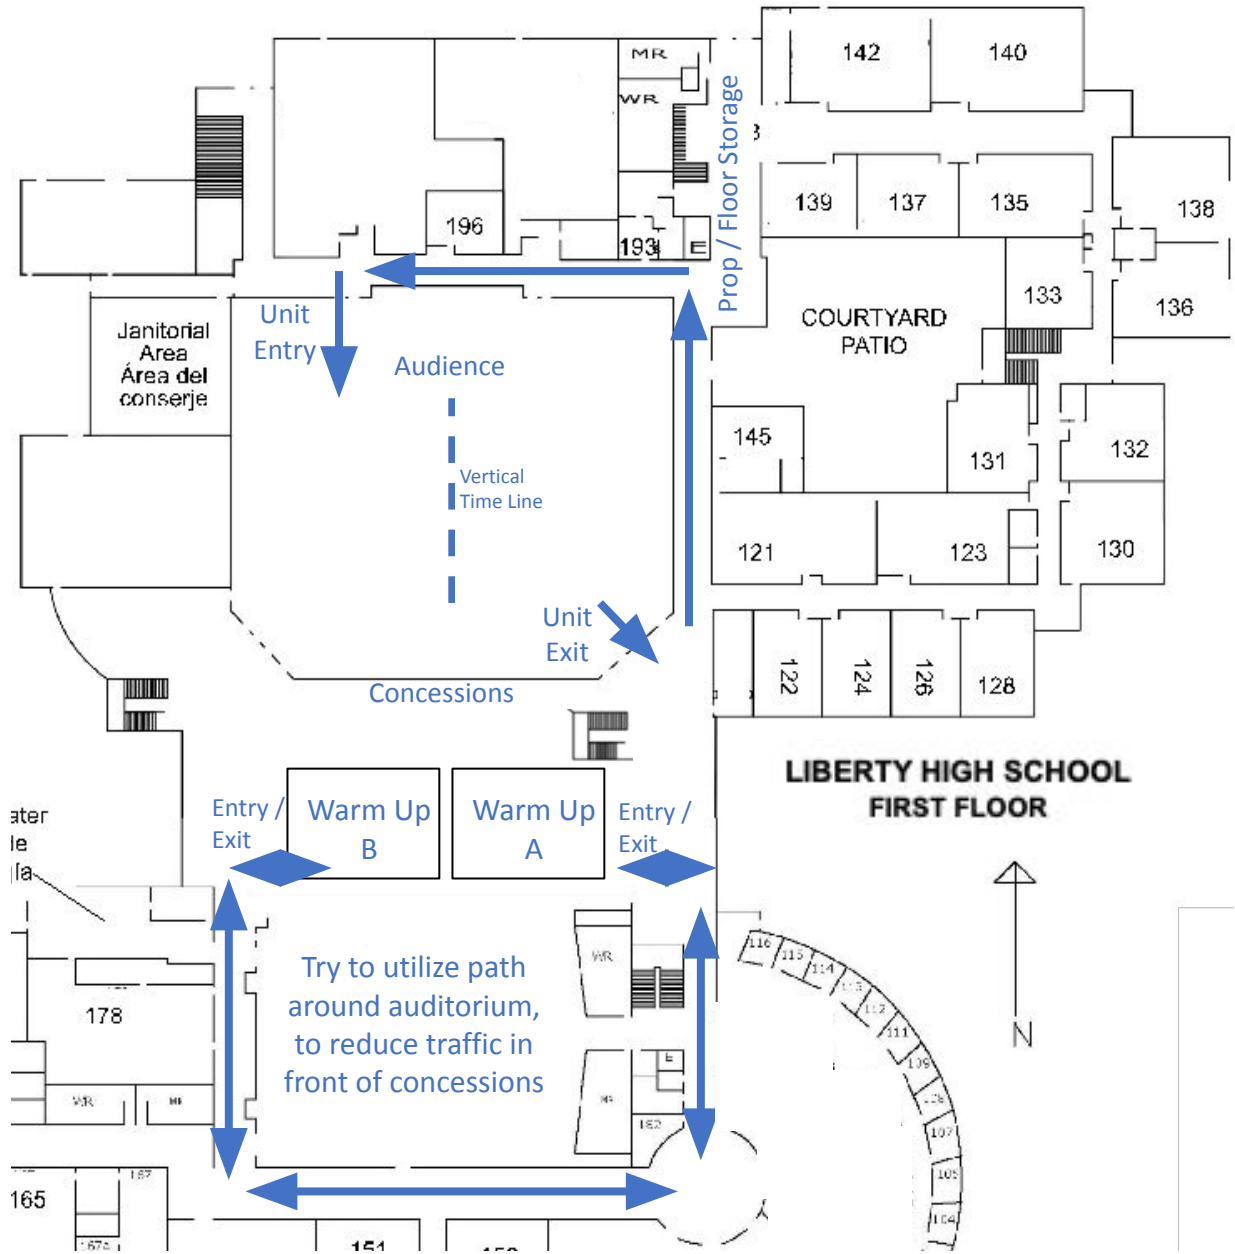

Bus
Entry/Exit

Bus / Unit
Overflow

Bus Overflow

Spectator
Parking

Spectator
Entry

Spectator
Entry/Tickets

NE WAGON DR

Unit Entry
Check-in

Unit Drop-off

Unit
Parking

Unit
Parking

Judge,
NWAPA,
Volunteer
Parking

Unit
Entry

Overall Map

Flow Map

Volunteer Map

Athletics Hall Monitor

Upstairs:
Spectator Entry Left / Right
Judge Hospitality

Unit Entry Monitor

50/50 Raffle
Candy Gram

Stairs-Wristband Monitor

Tickets

First-Aid

Concessions

Warm Up B

Warm Up A

Unit /
Volunteer
Check-in

Stairs Wristband Monitor

Unit Exit Monitor

**LIBERTY HIGH SCHOOL
FIRST FLOOR
PRIMER PISO**