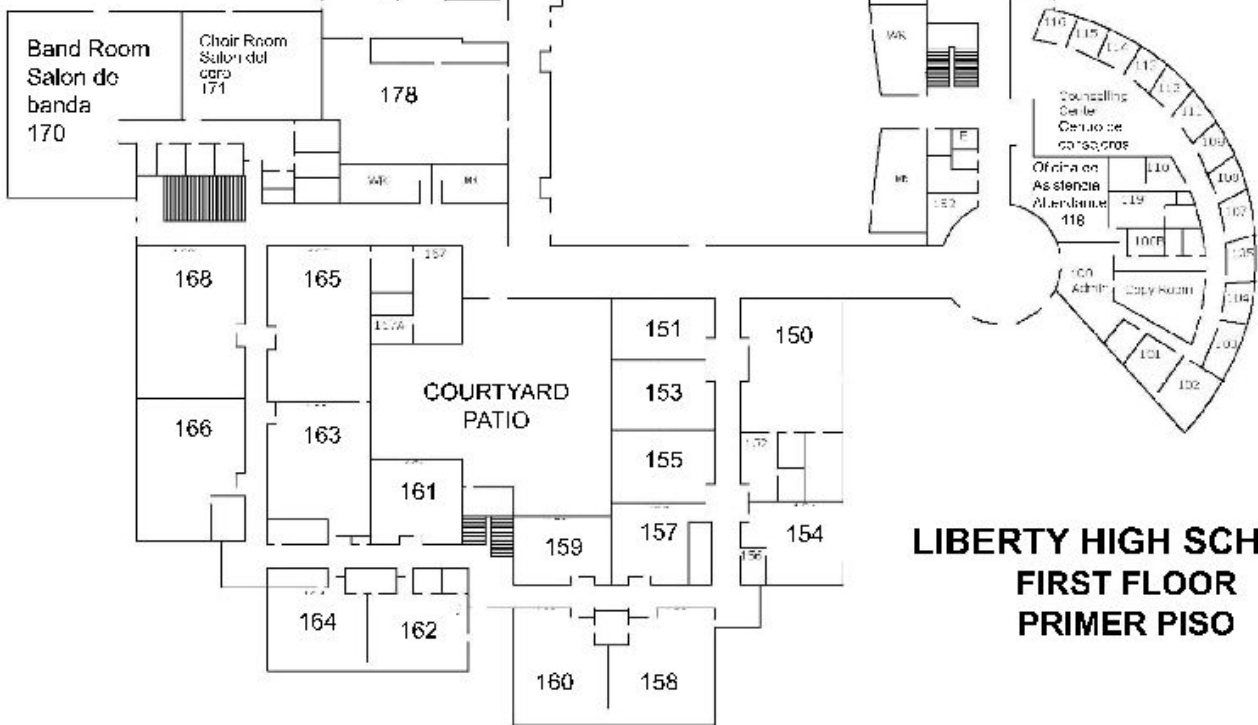

Athletics Hall Monitor

Upstairs:
Spectator Entry Left / Right
Judge Hospitality

Unit Entry Monitor

50/50 Raffle
Candy Gram

Stairs-Wristband Monitor

Tickets

First-Aid

Concessions

Warm Up B

Warm Up A

Unit /
Volunteer
Check-in

Stairs Wristband Monitor

Unit Exit Monitor

**LIBERTY HIGH SCHOOL
FIRST FLOOR
PRIMER PISO**