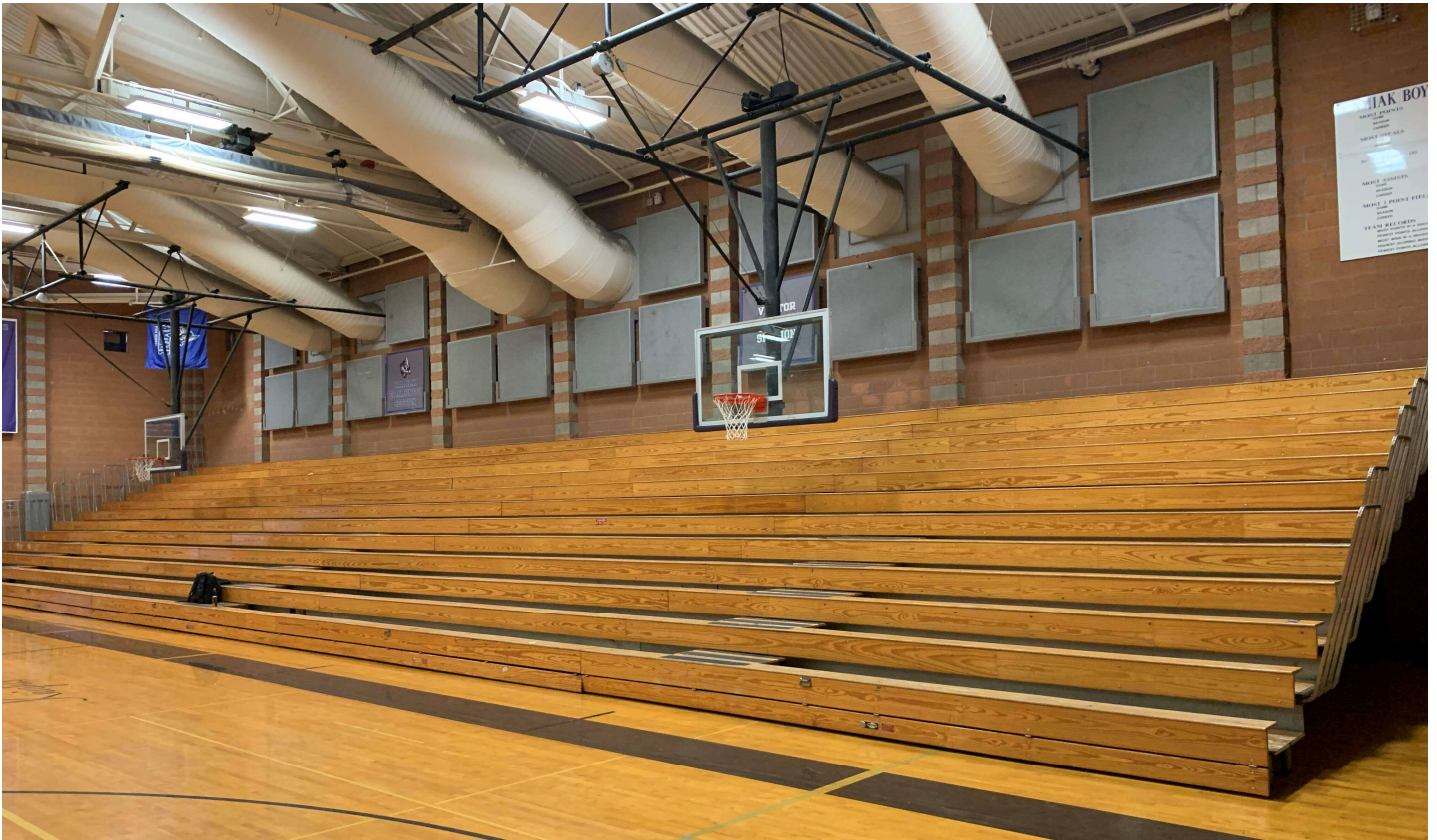

2025 | Kamiak Winter Invitational

Facilities & Show Flow

Main Gym – Spectator/Judge bleachers (hoops will be up)

Spectator Entrance - Foyer outside Main Gym (merch table, concessions, ticket sales)

2025 | Kamiah Winter Invitational

Percussion Entrance/Exit (Side 1, Horizontal Timing Line)

Breezeway :: Pre-Stage Outside, Floor folding route

2025 | Kamiak Winter Invitational

Guard Entrance/Exit
Logistics

Percussion
Entrance/Exit
Logistics

2025 | Kamiak Winter Invitational

East Campus (MPR) Color Guard Warm-up Area A

Auxiliary Gym (Floor Folding & Floor/Prop Storage as needed)

2025 | Kamiah Winter Invitational

Aux Gym Double Doors (Prop Storage between doors)

Wrestling Mat Room (Optional Body Warm-up area – no tossing)

2025 | Kamiak Winter Invitational

Commons Area
(Warm-up B)

**Tables will be set-up
upstairs*