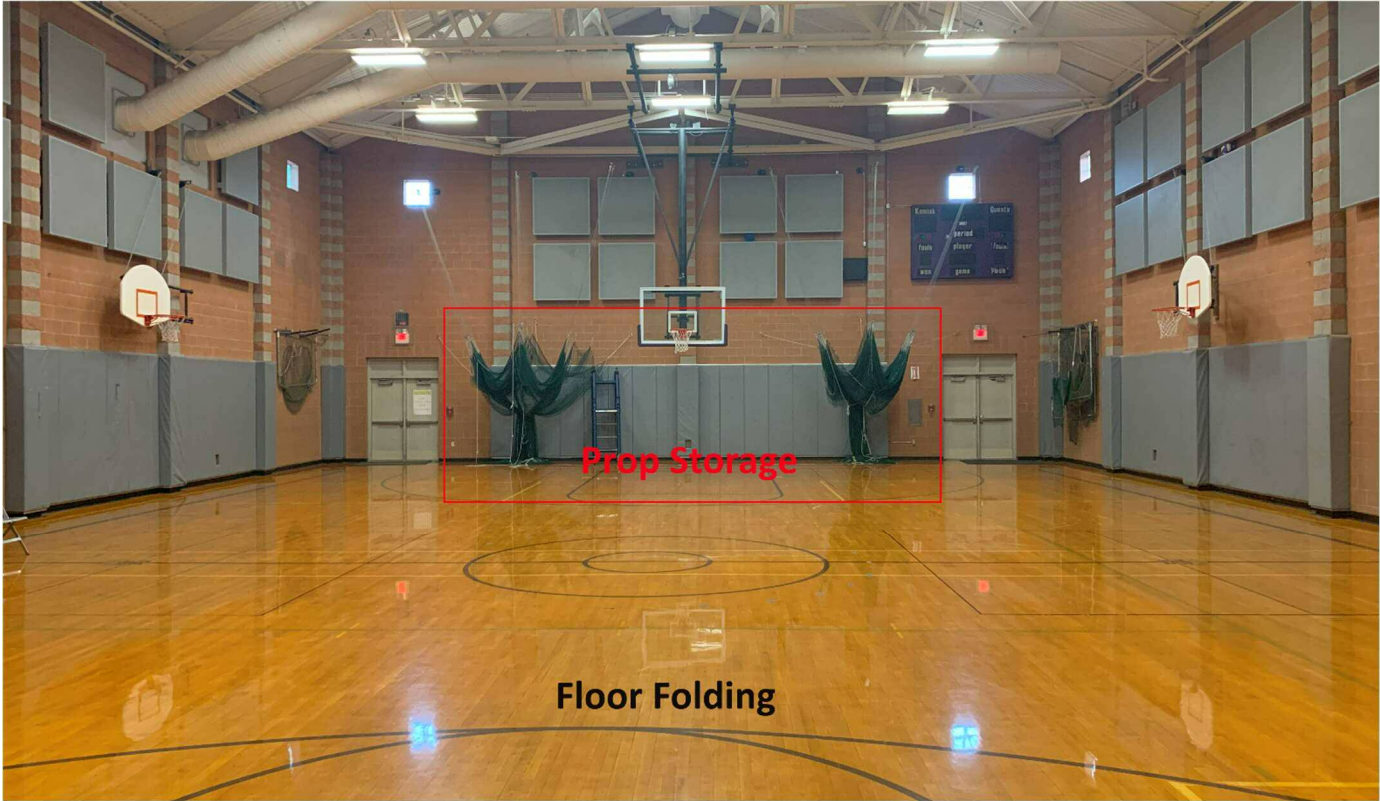

2025 | Kamiak Winter Invitational

East Campus (MPR) Color Guard Warm-up Area A

Auxiliary Gym (Floor Folding & Floor/Prop Storage as needed)

2025 | Kamiah Winter Invitational

Aux Gym Double Doors (Prop Storage between doors)

Wrestling Mat Room (Optional Body Warm-up area – no tossing)

2025 | Kamiak Winter Invitational

Commons Area
(Warm-up B)

**Tables will be set-up
upstairs*