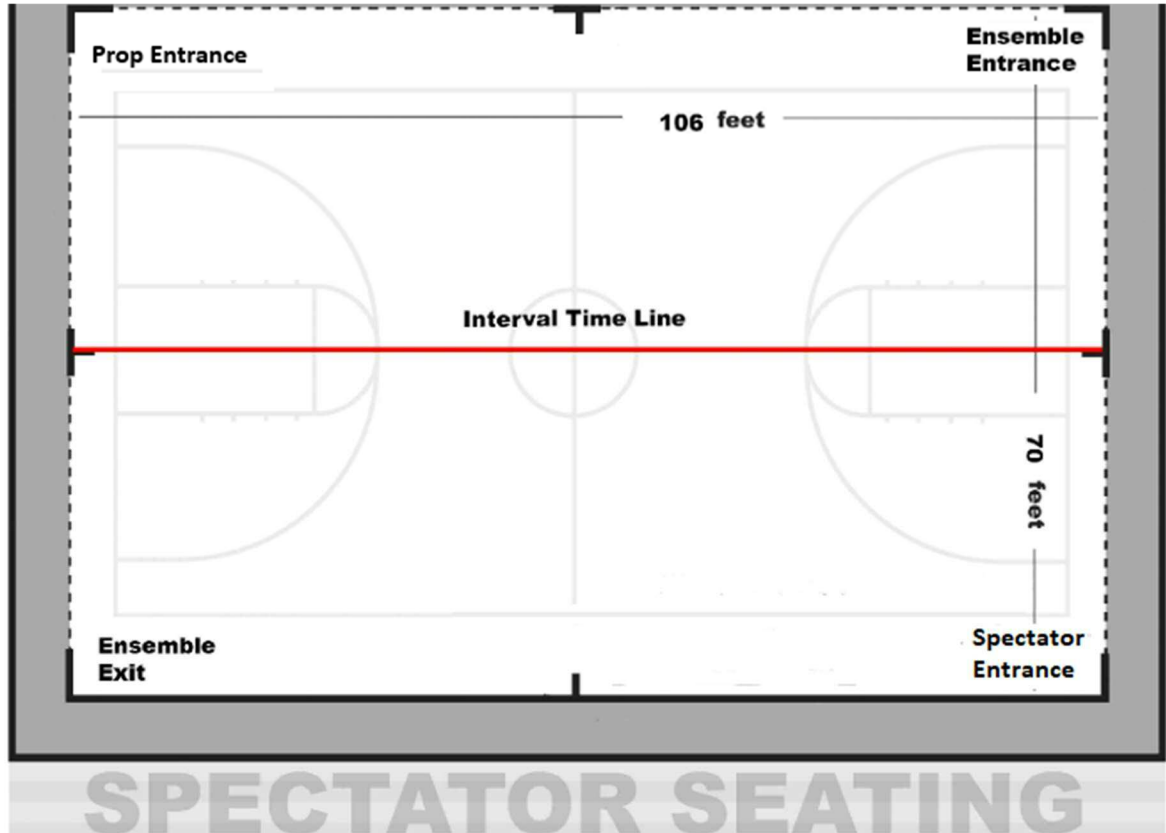

2025 | Kamiak Winter Invitational

Facilities & Show Flow

Main Gym – Spectator/Judge bleachers (hoops will be up)

Spectator Entrance - Foyer outside Main Gym (merch table, concessions, ticket sales)

2025 | Kamiah Winter Invitational

Percussion Entrance/Exit (Side 1, Horizontal Timing Line)

Breezeway :: Pre-Stage Outside, Floor folding route

2025 | Kamiak Winter Invitational

Guard Entrance/Exit
Logistics

Percussion
Entrance/Exit
Logistics

2025 | Kamiak Winter Invitational

East Campus (MPR) Color Guard Warm-up Area A

Auxiliary Gym (Floor Folding & Floor/Prop Storage as needed)

2025 | Kamiah Winter Invitational

Aux Gym Double Doors (Prop Storage between doors)