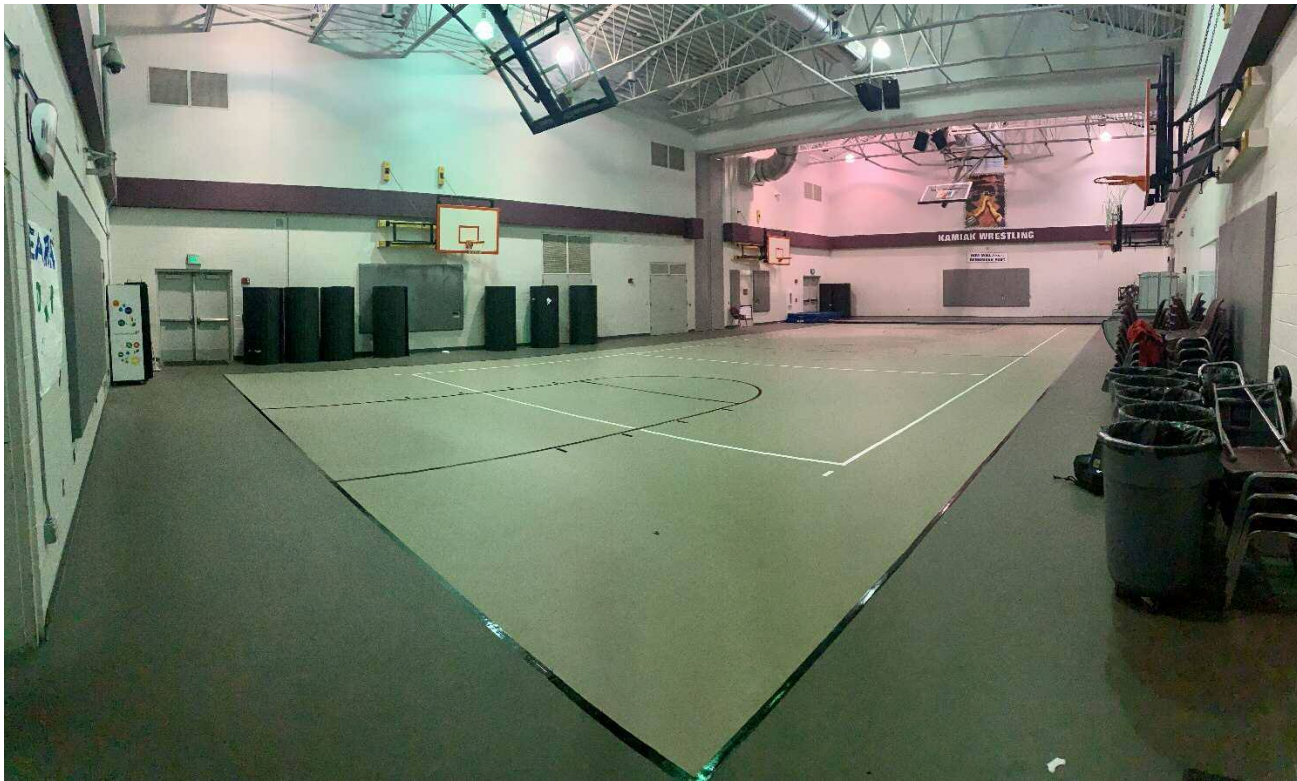

2025 | Kamiak Winter Invitational

Facilities & Show Flow

Main Gym – Spectator/Judge bleachers (hoops will be up)

Spectator Entrance - Foyer outside Main Gym (merch table, concessions, ticket sales)

2025 | Kamiah Winter Invitational

Percussion Entrance/Exit (Side 1, Horizontal Timing Line)

Breezeway :: Pre-Stage Outside, Floor folding route

2025 | Kamiak Winter Invitational

Guard Entrance/Exit
Logistics

Percussion
Entrance/Exit
Logistics

2025 | Kamiak Winter Invitational

East Campus (MPR) Color Guard Warm-up Area A

Auxiliary Gym (Floor Folding & Floor/Prop Storage as needed)

2025 | Kamiah Winter Invitational

Aux Gym Double Doors (Prop Storage between doors)

Wrestling Mat Room (Optional Body Warm-up area – no tossing)

2025 | Kamiak Winter Invitational

Commons Area
(Warm-up B)

**Tables will be set-up
upstairs*