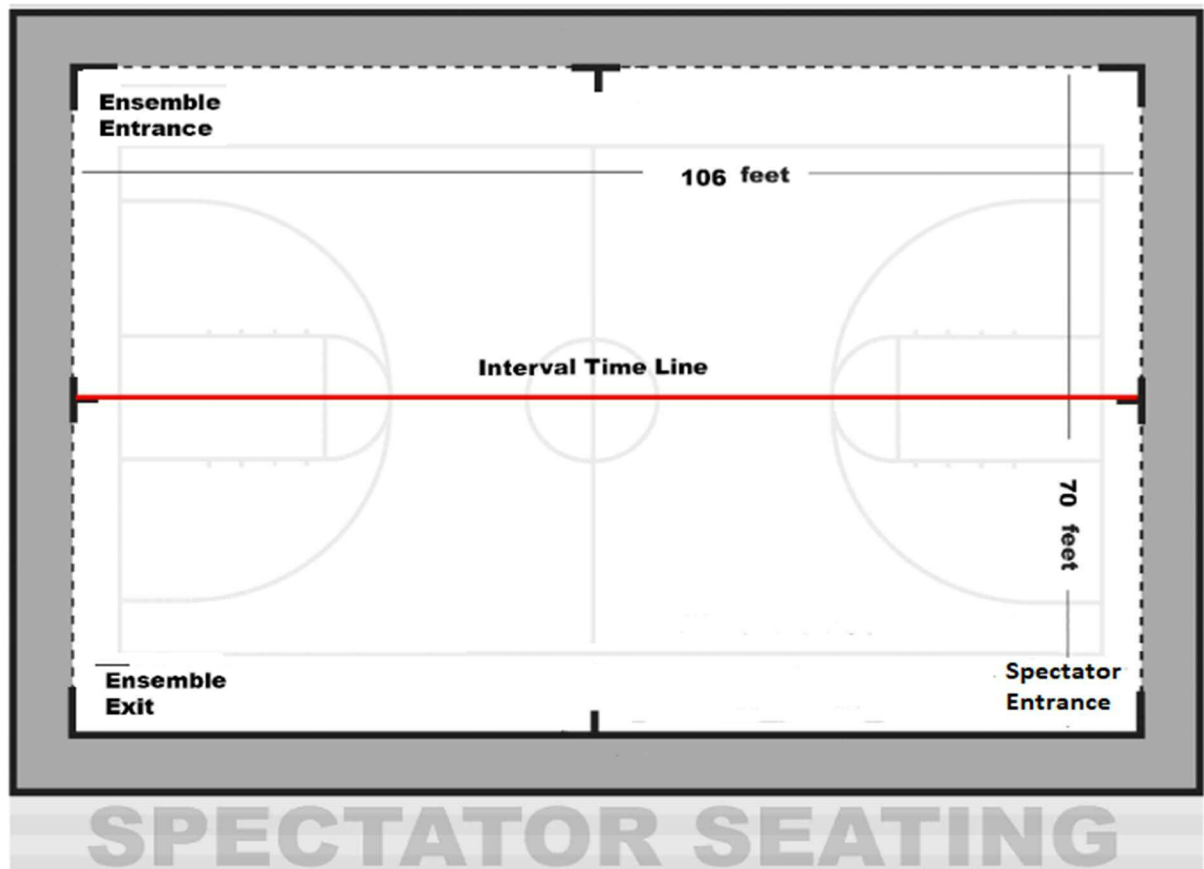

2025 | Kamiak Winter Invitational

Facilities & Show Flow

Main Gym – Spectator/Judge bleachers (hoops will be up)

Spectator Entrance - Foyer outside Main Gym (merch table, concessions, ticket sales)

2025 | Kamiah Winter Invitational

Percussion Entrance/Exit (Side 1, Horizontal Timing Line)

Breezeway :: Pre-Stage Outside, Floor folding route

2025 | Kamiak Winter Invitational

Guard Entrance/Exit
Logistics

Percussion
Entrance/Exit
Logistics

2025 | Kamiak Winter Invitational

East Campus (MPR) Color Guard Warm-up Area A

Auxiliary Gym (Floor Folding & Floor/Prop Storage as needed)

2025 | Kamiah Winter Invitational

Aux Gym Double Doors (Prop Storage between doors)