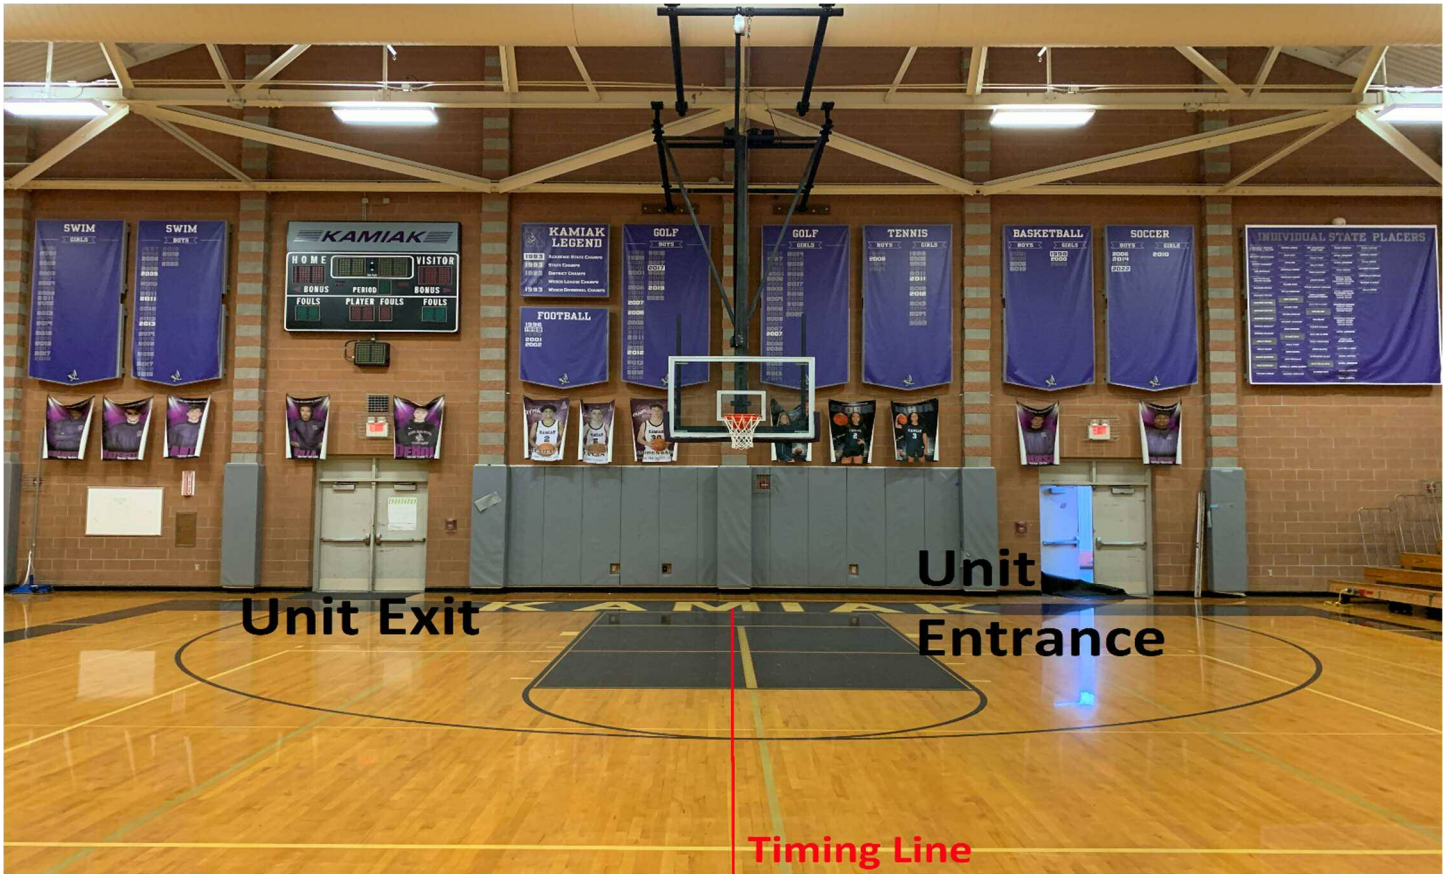

2025 | Kamiak Winter Invitational

Facilities & Show Flow

Main Gym – Spectator/Judge bleachers (hoops will be up)

Spectator Entrance - Foyer outside Main Gym (merch table, concessions, ticket sales)

2025 | Kamiah Winter Invitational

Percussion Entrance/Exit (Side 1, Horizontal Timing Line)

Breezeway :: Pre-Stage Outside, Floor folding route

2025 | Kamiak Winter Invitational

Guard Entrance/Exit
Logistics

Percussion
Entrance/Exit
Logistics