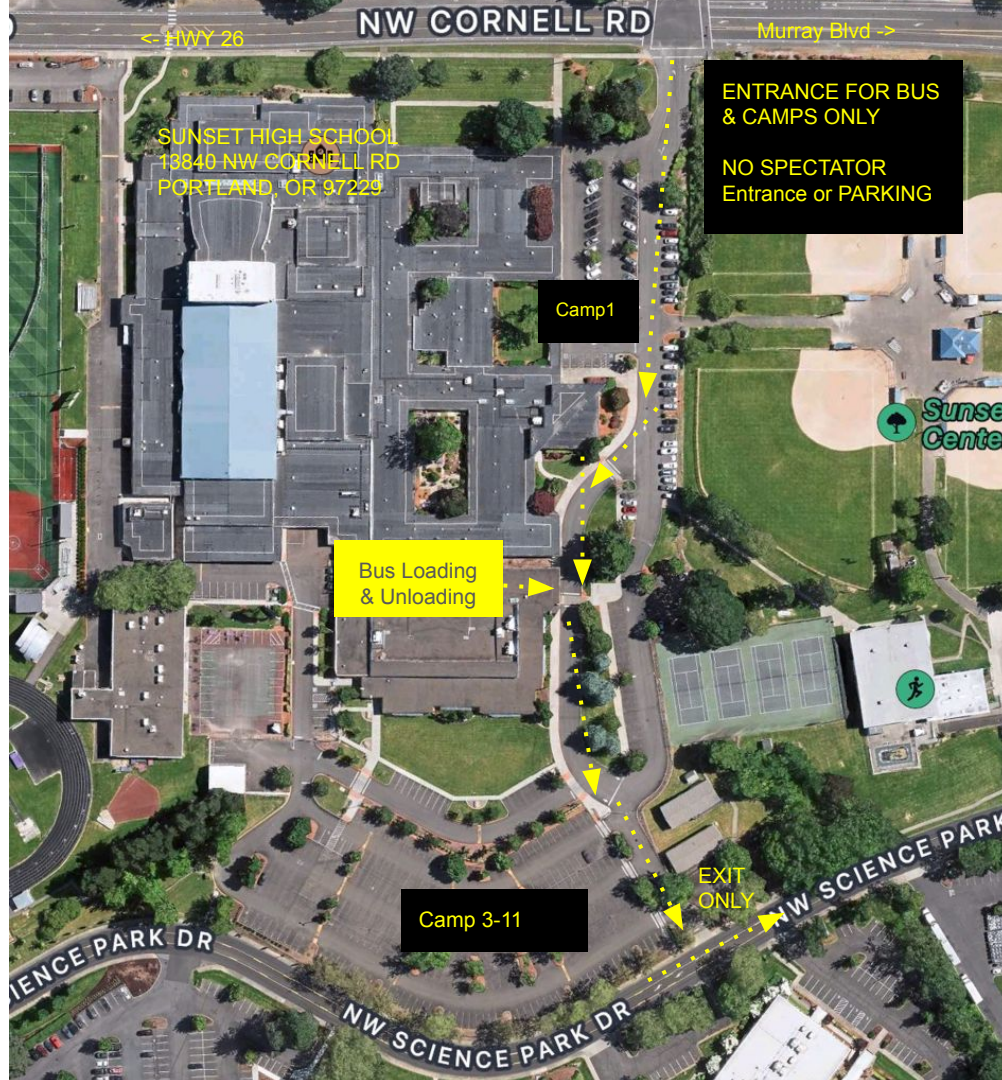

Bus & Traffic Flow

BUS & TRAFFIC FLOW