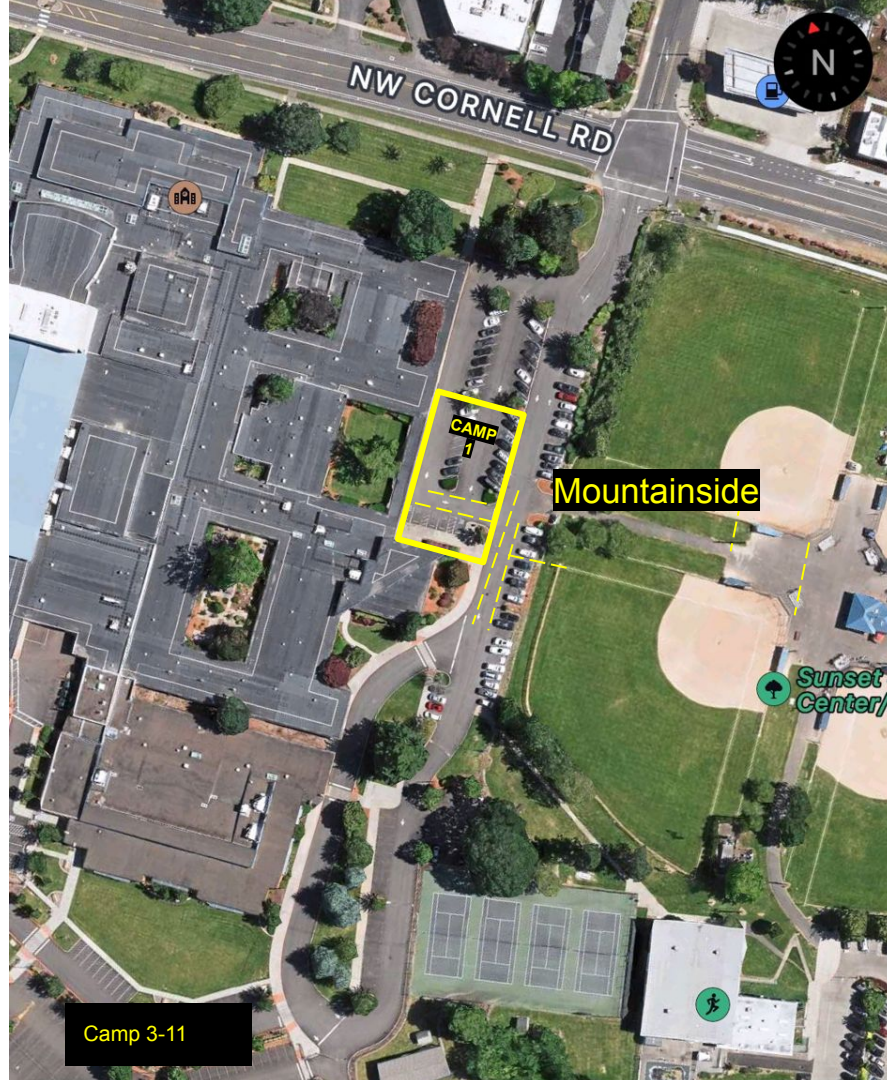

Camp 1

Camp Parking Reminders:

- Keep car lane open for thru traffic and emergency access
- No buses allowed in Campsites
- No Parking in spots outside of camp area