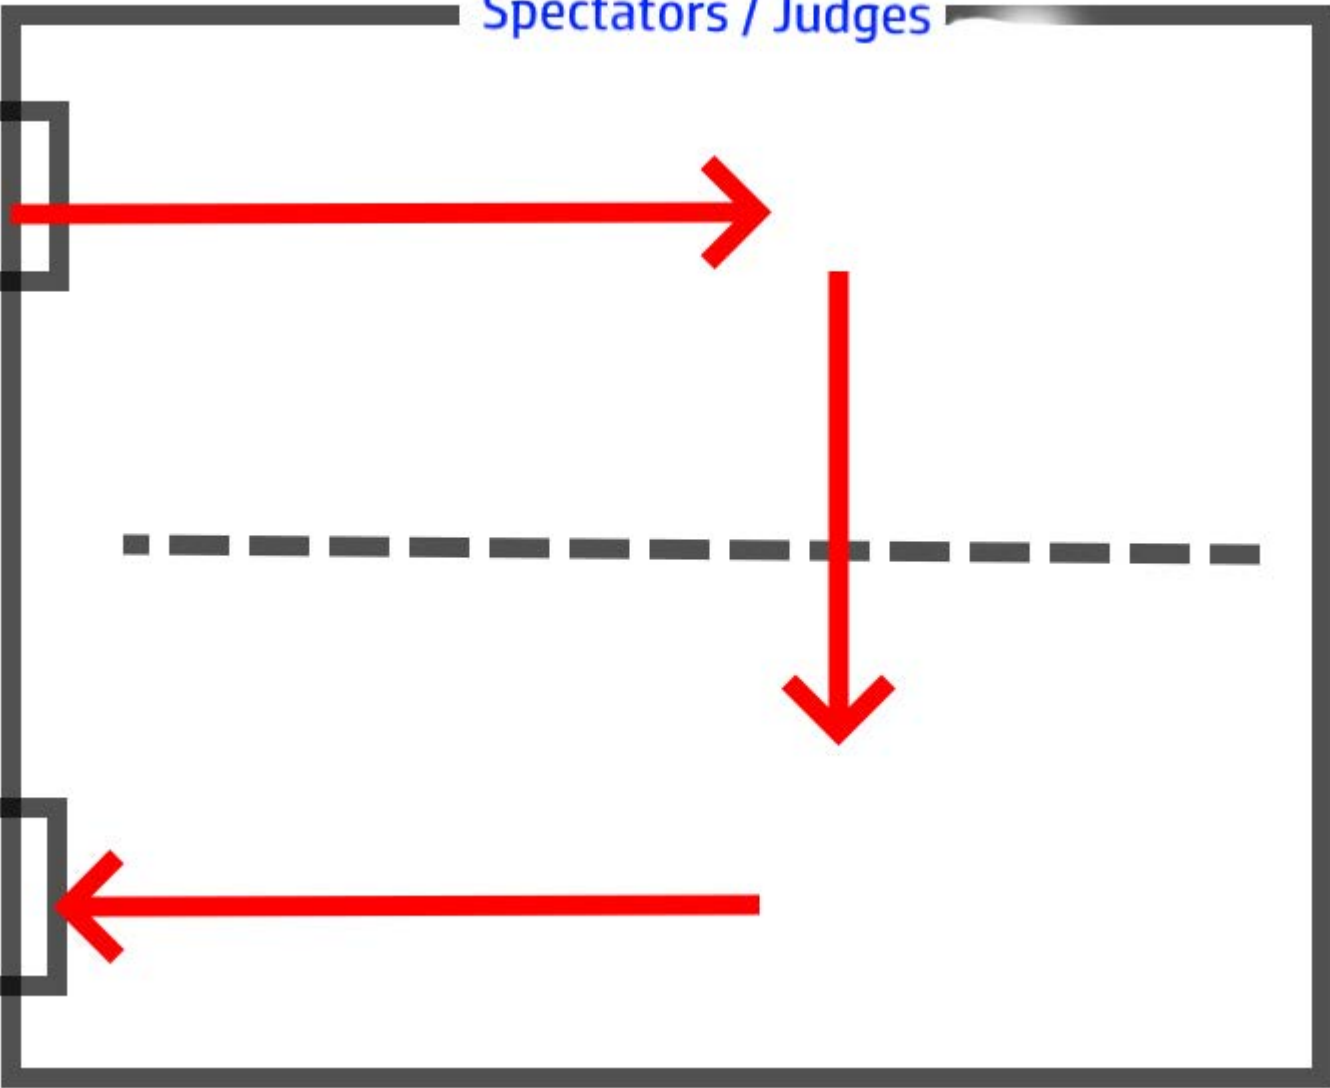

Spectators / Judges

ENTER

EXIT