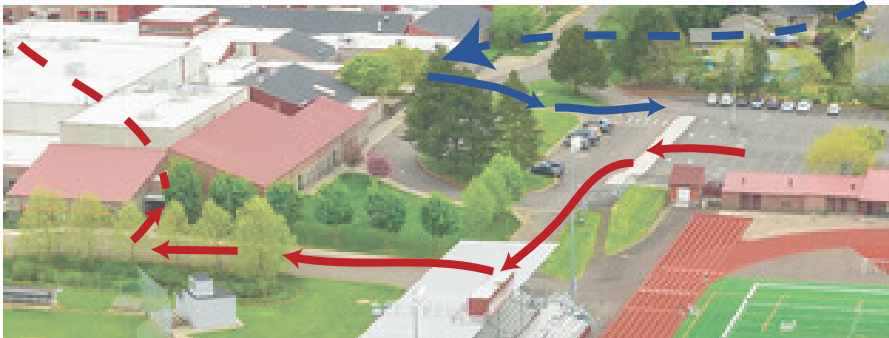

Middle School Flow Map

- RED** = Performance Entrance
- BLUE** = Performance Exit
- GREEN** = Spectator Entrance
- ORANGE** = Unit Check-in

Spectator Parking

Main Entrance (Spectators)

Camp Area

Percussion Parking

Performance Entrance

Spectators / Judges

ENTER

EXIT

Middle School Parking and Bus Flow

Spectators and Parking
Main Entrance and Unloading
Bus Exit and Parking
Percussion Camp Area

Bus parking - Across from Stella Olson Park

Overflow Parking Church Lot

Spectator Parking & Entrance

Main Entrance @ Light - Bus Path to unload

Overflow Equipment Parking

Bus path to exit to parking

Bus parking behind school

Percussion Camp & Performance Entrance