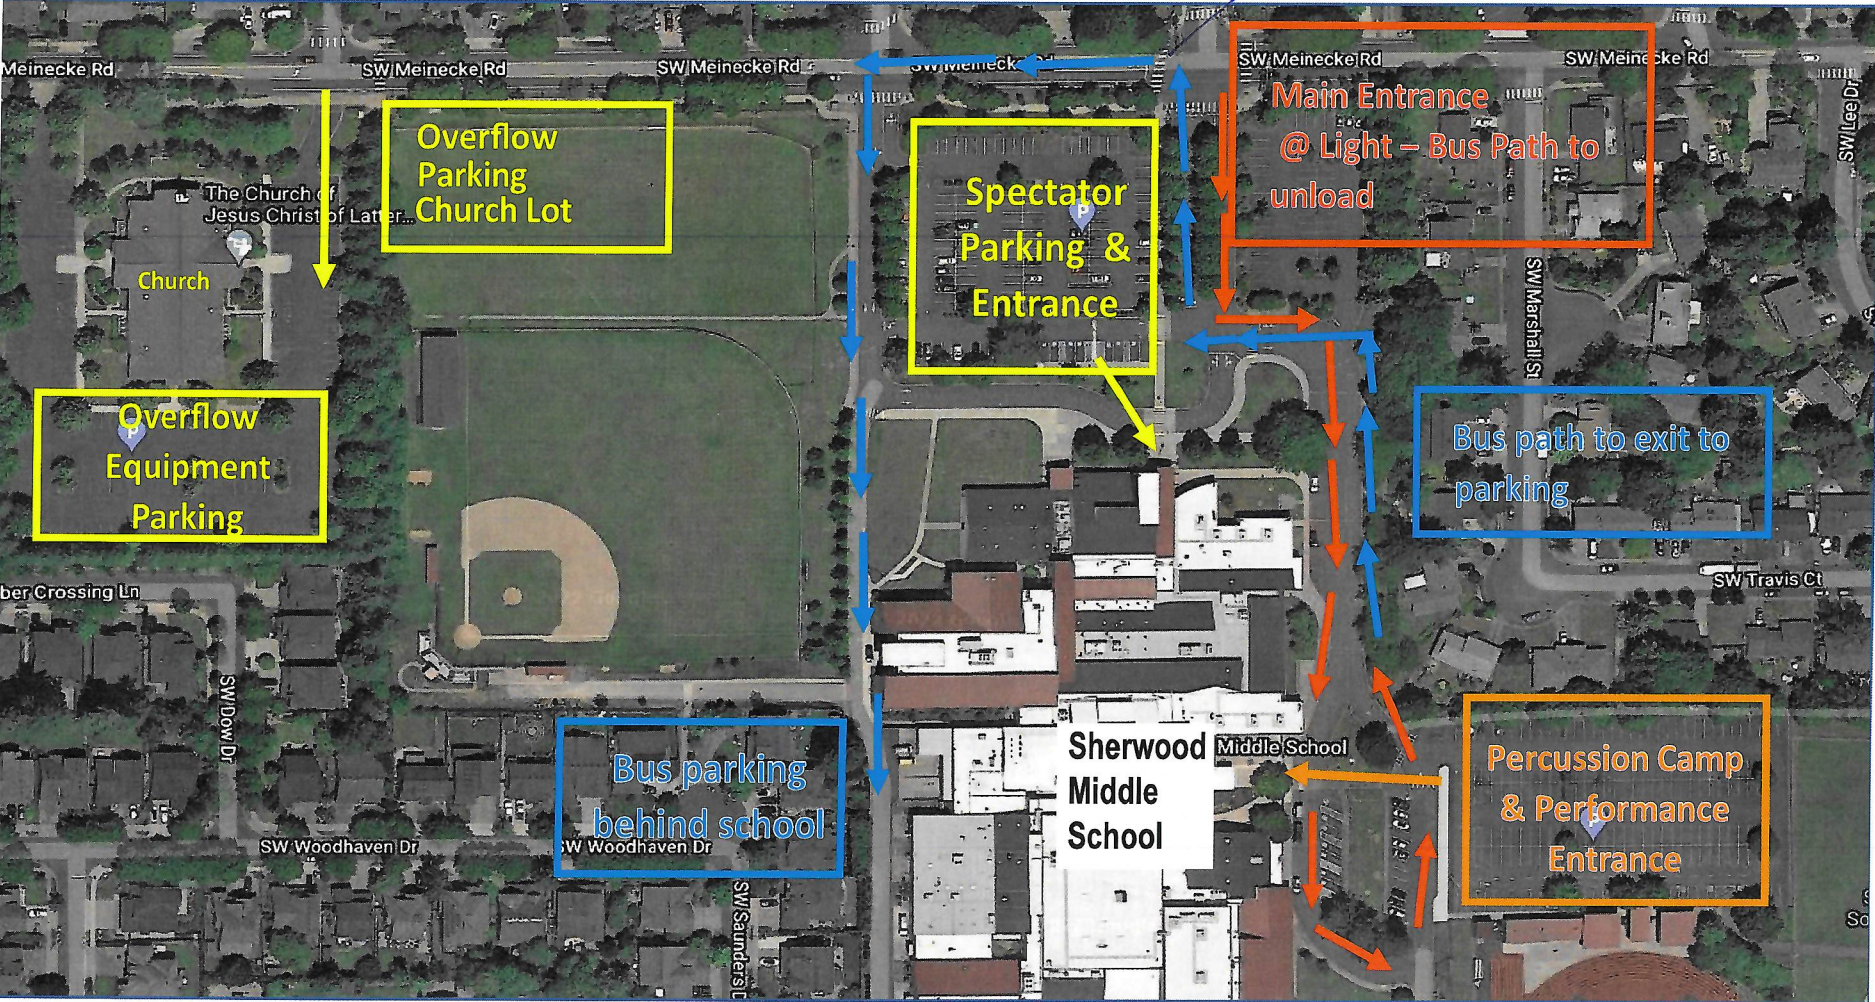

Middle School Flow Map

- RED** = Performance Entrance
- BLUE** = Performance Exit
- GREEN** = Spectator Entrance
- ORANGE** = Unit Check-in

Spectator Parking

Main Entrance (Spectators)

Camp Area

Percussion Parking

Performance Entrance

Spectators / Judges

ENTER

EXIT

Middle School Parking and Bus Flow

Spectators and Parking
Main Entrance and Unloading
Bus Exit and Parking
Percussion Camp Area

Bus parking - Across from Stella Olson Park

Overflow Parking Church Lot

Spectator Parking & Entrance

Main Entrance @ Light - Bus Path to unload

Overflow Equipment Parking

Bus path to exit to parking

Bus parking behind school

Percussion Camp & Performance Entrance

Sherwood Middle School

2024 SMS PERCUSSION CAMP PARKING MAP

Equipment Trucks
Proceed to Camp

Beaverton

McMinnville

Westview

Sunset

Kamiak