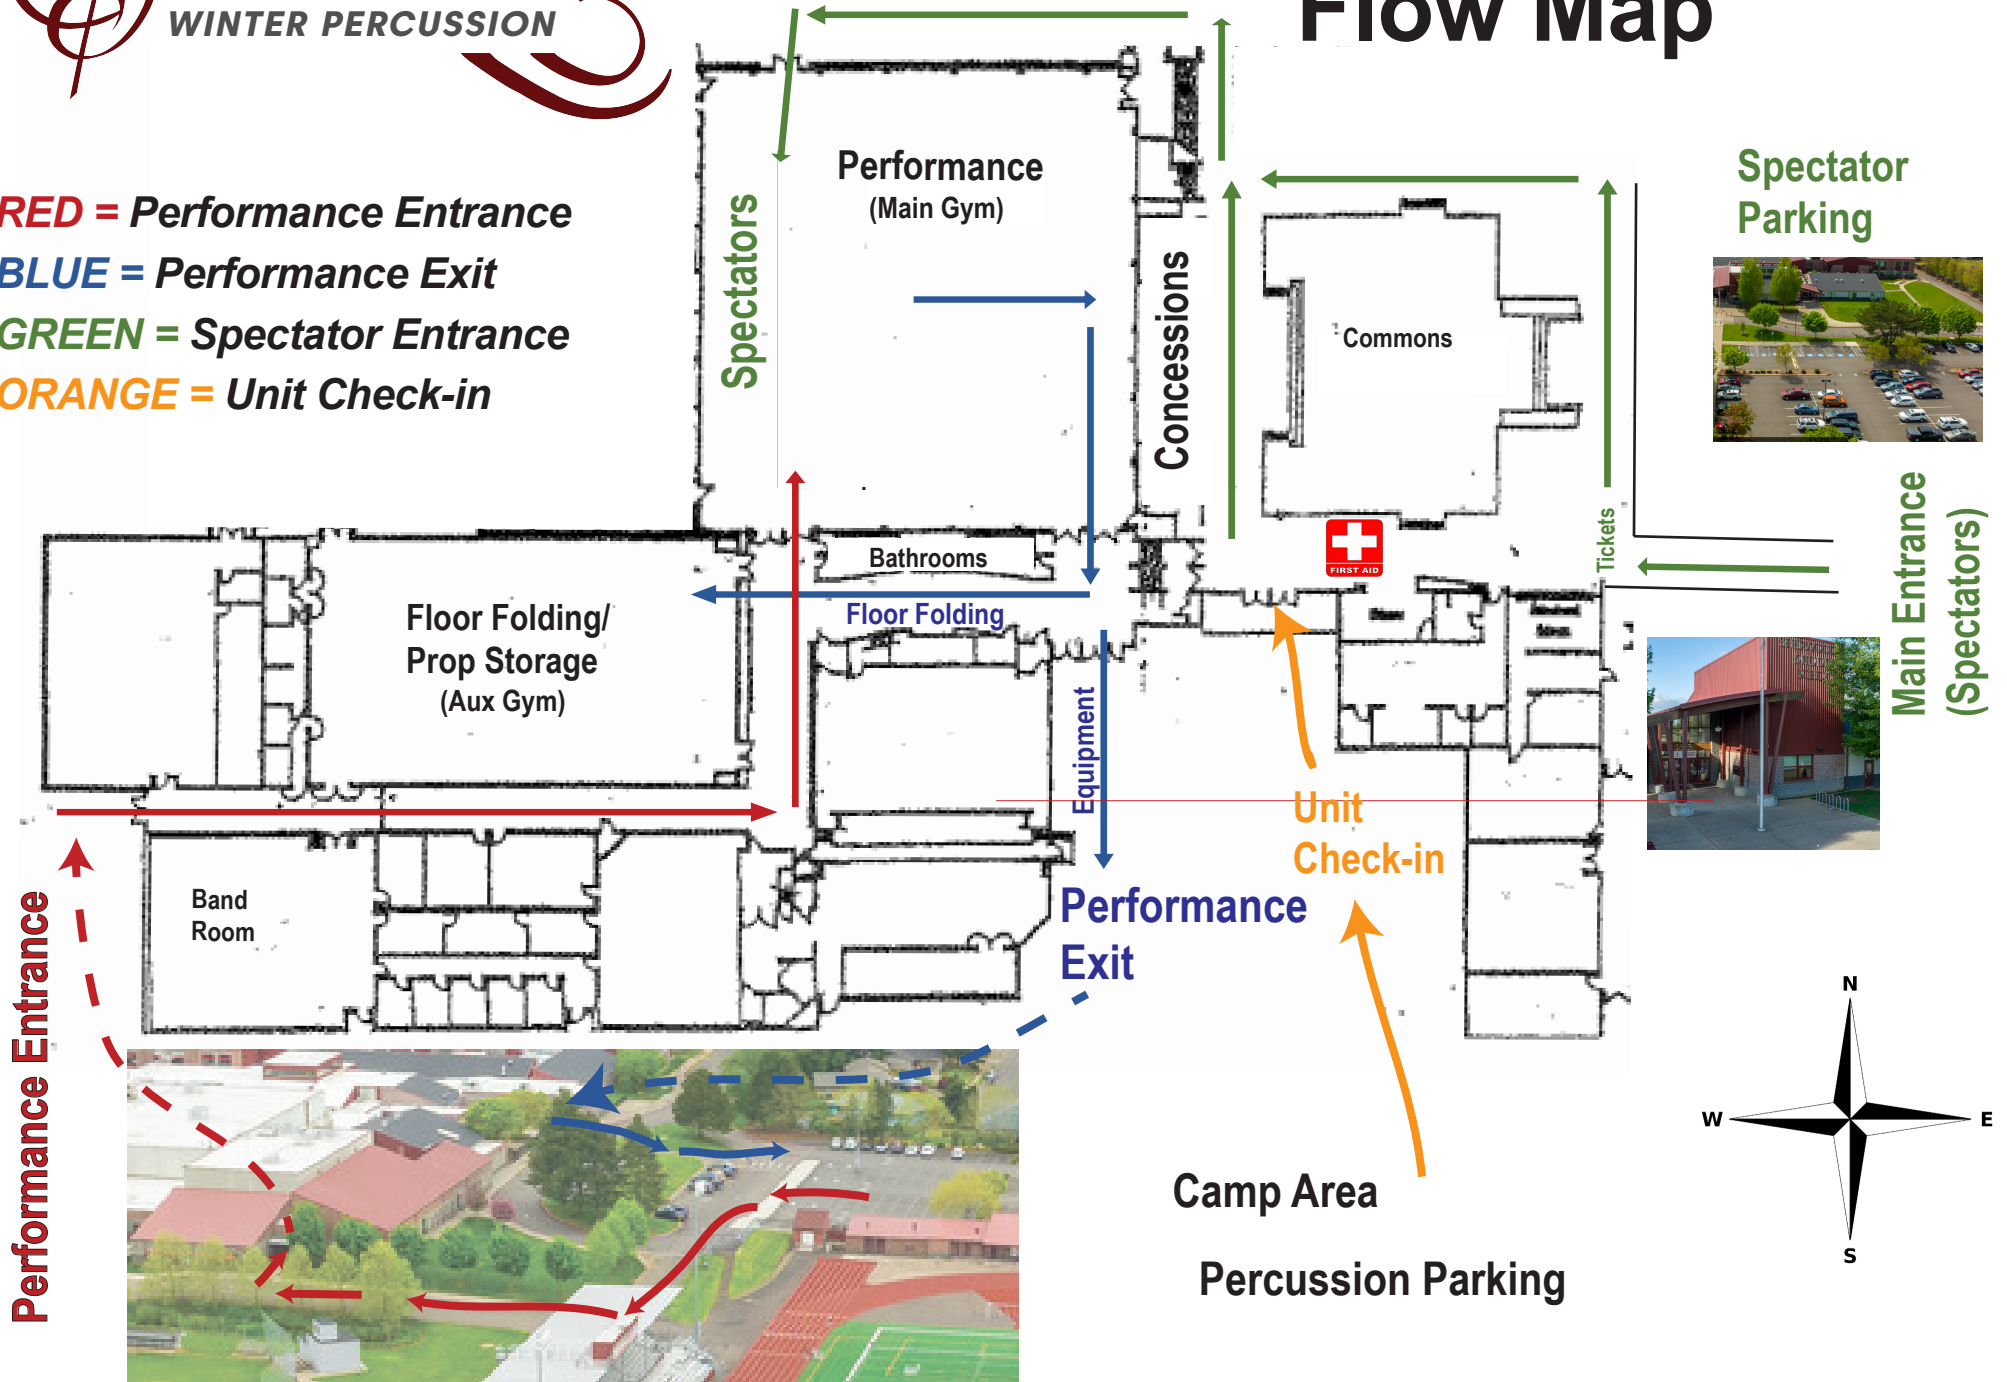

Middle School Flow Map

- RED** = Performance Entrance
- BLUE** = Performance Exit
- GREEN** = Spectator Entrance
- ORANGE** = Unit Check-in

Spectator Parking

Main Entrance (Spectators)

Camp Area

Percussion Parking

Performance Entrance

Spectators / Judges

ENTER

EXIT

Middle School Parking and Bus Flow

Spectators and Parking
Main Entrance and Unloading
Bus Exit and Parking
Percussion Camp Area

Bus parking - Across from Stella Olson Park

Overflow Parking Church Lot

Spectator Parking & Entrance

Main Entrance @ Light - Bus Path to unload

Overflow Equipment Parking

Bus path to exit to parking

Bus parking behind school

Percussion Camp & Performance Entrance

Sherwood Middle School

2024 SMS PERCUSSION CAMP PARKING MAP

Equipment Trucks
Proceed to Camp

Beaverton

McMinnville

Westview

Sunset

Kamiak