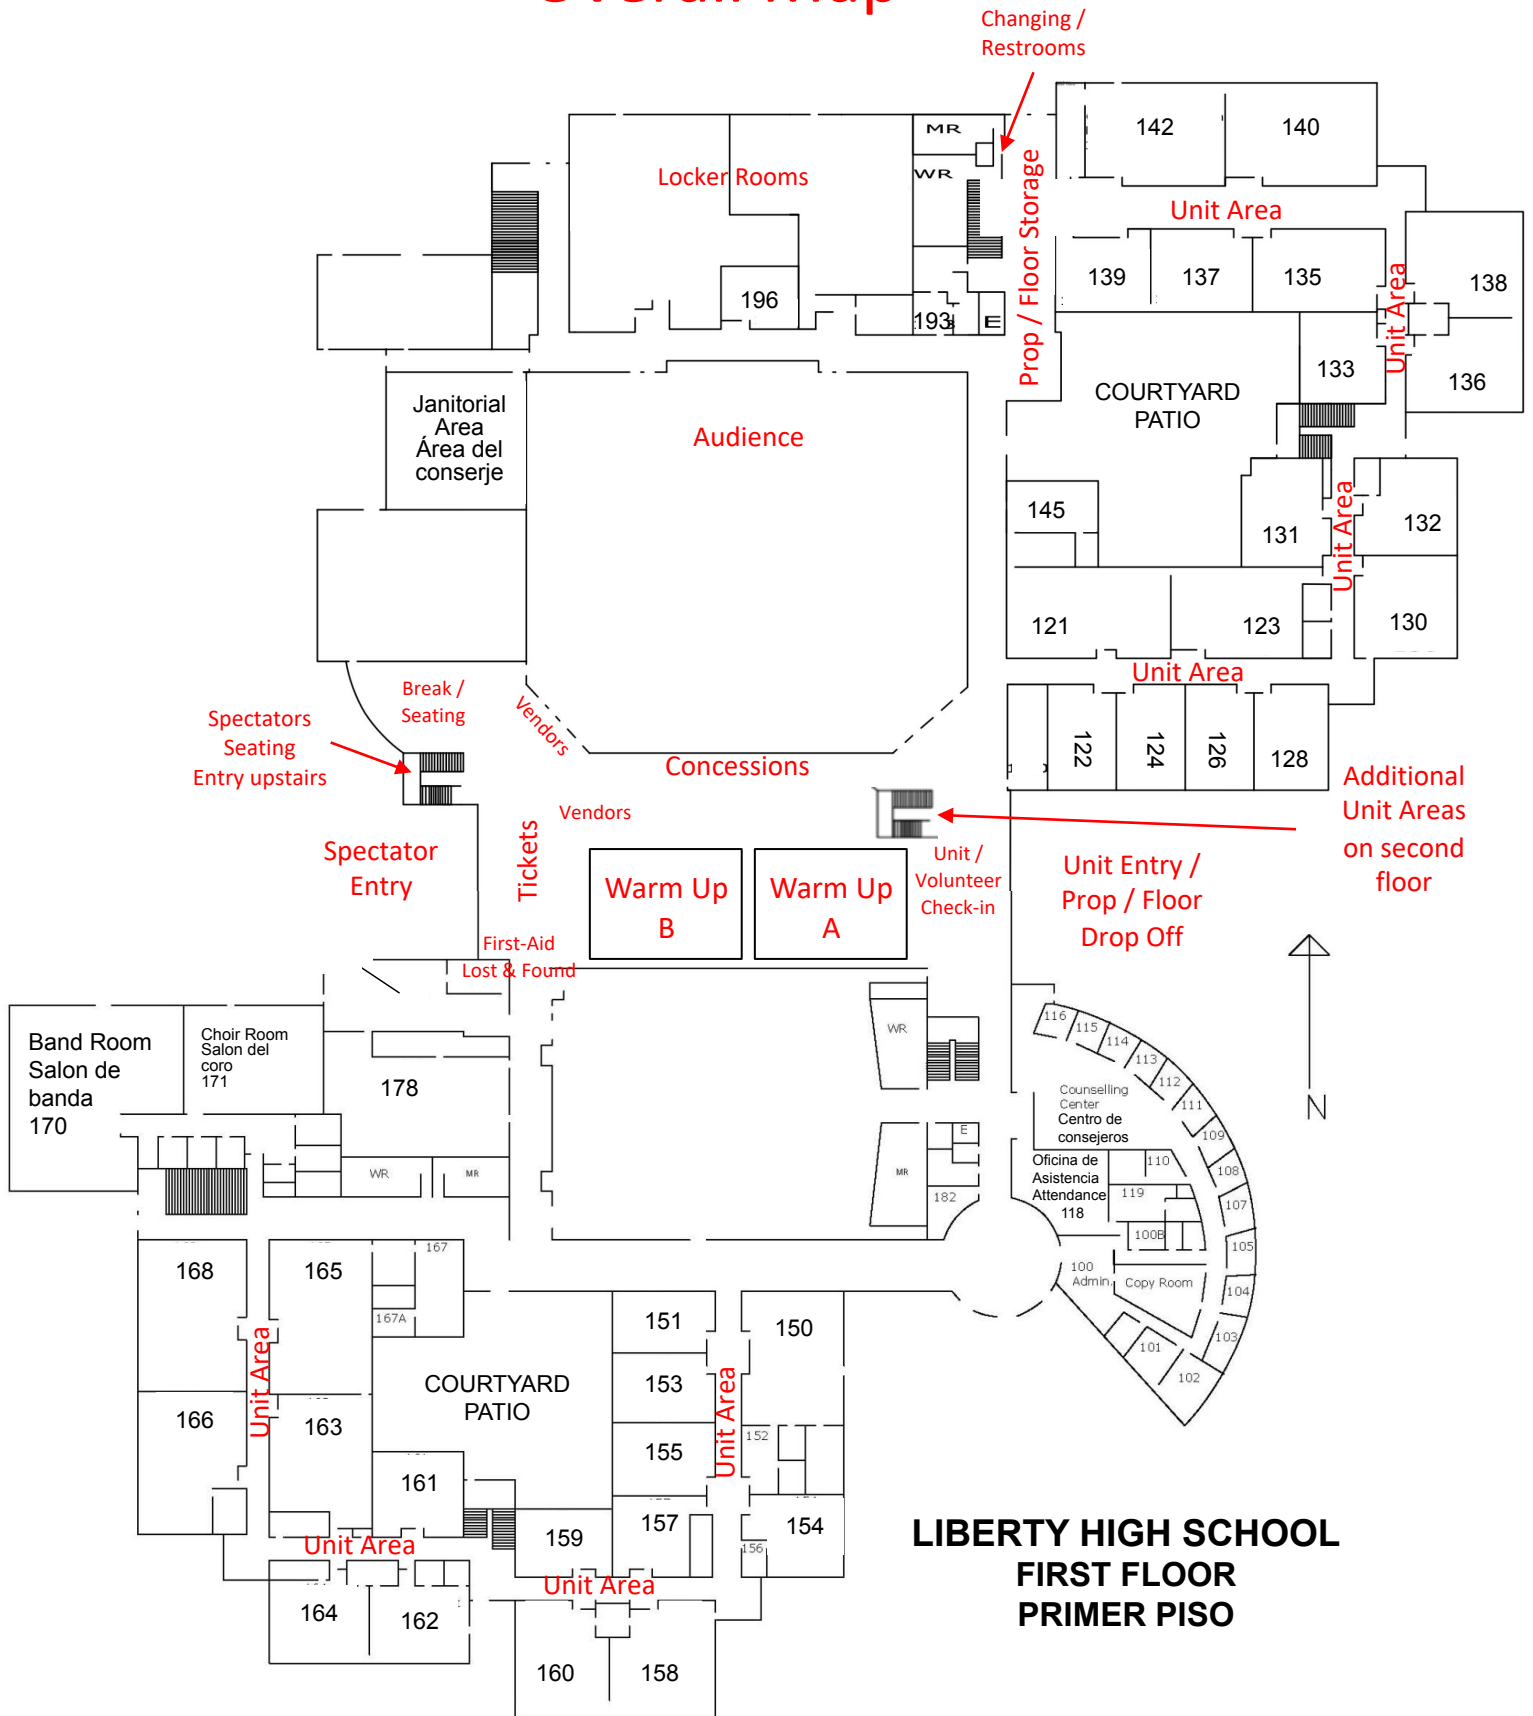

Bus
Entry/Exit

Bus / Unit
Overflow

Bus Overflow

Spectator
Parking

Spectator
Entry

Spectator
Entry/Tickets

Unit Entry
Check-in

Unit Drop-off

Unit
Parking

Unit
Parking

Judge,
NWAPA,
Volunteer
Parking

Unit
Entry

NE WAGON DR

NE CROENI AVE

Overall Map

**LIBERTY HIGH SCHOOL
FIRST FLOOR
PRIMER PISO**

Flow Map