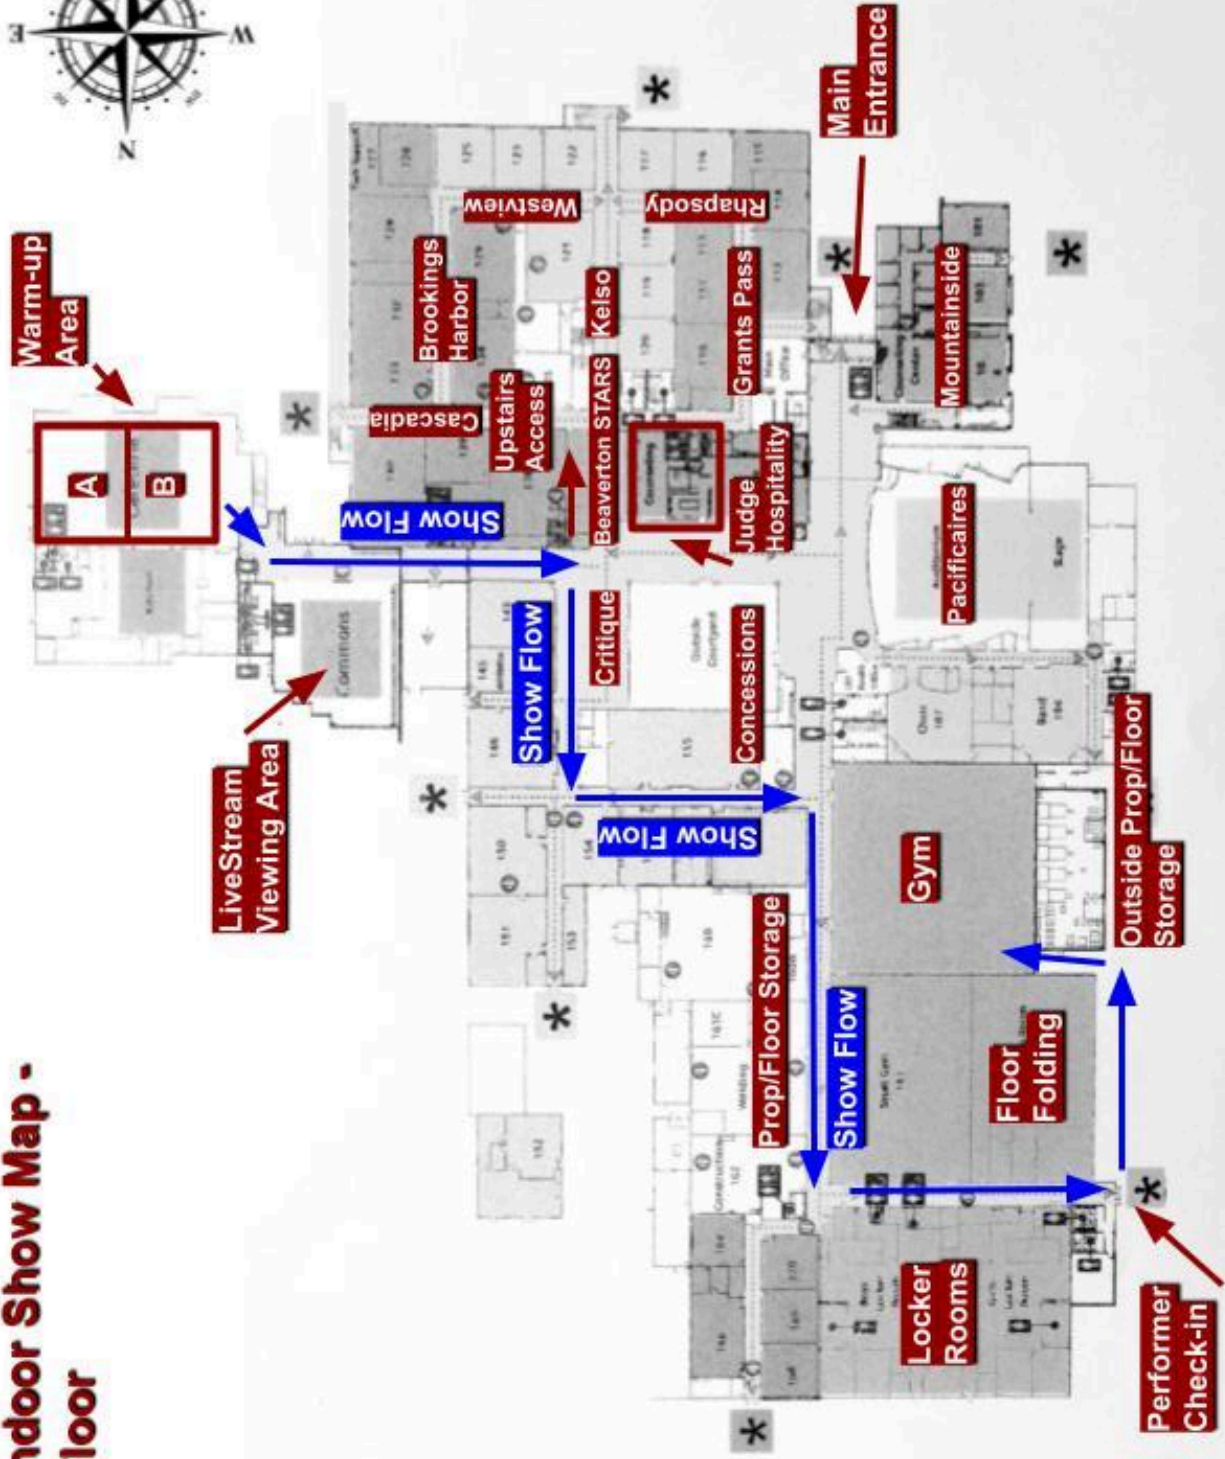

Glencoe High School

Warm-Up

Spectator Parking

Locker Rooms

Gym

Main Entrance

Performer Entrance

Performer Entrance / Check-In

Bus / Trailer Parking

Spectator Entrance

NW Glencoe Road

Google

# GHS Indoor Show Map - First Floor

# Gym Flow Map