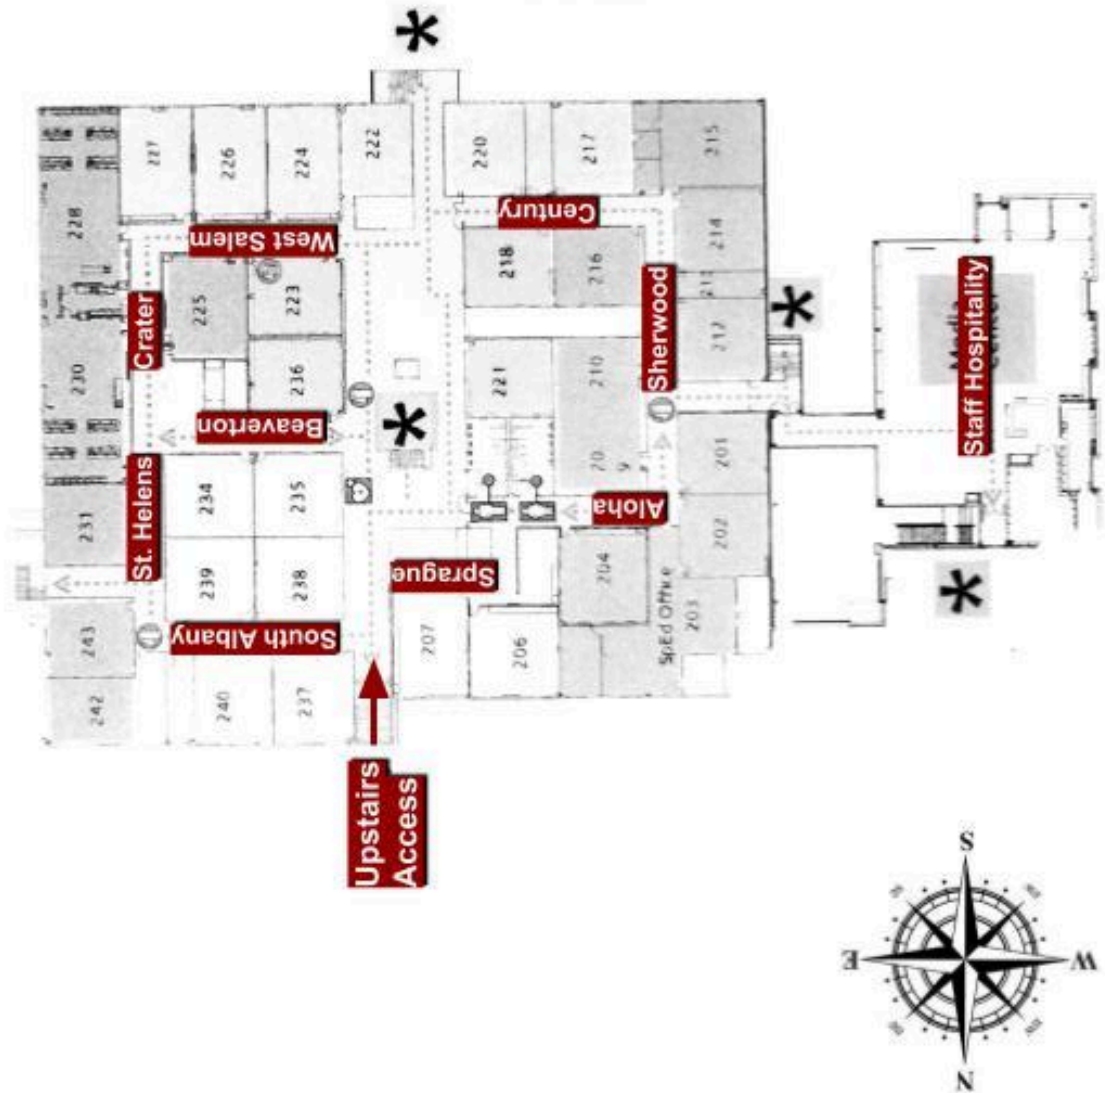

Glencoe High School

Warm-Up

Spectator Parking

Locker Rooms

Gym

Main Entrance

Performer Entrance

Performer Entrance / Check-In

Bus / Trailer Parking

Spectator Entrance

NW Glencoe Road

Google

# GHS Indoor Show Map - First Floor

# GHS Indoor Show Map - Second Floor