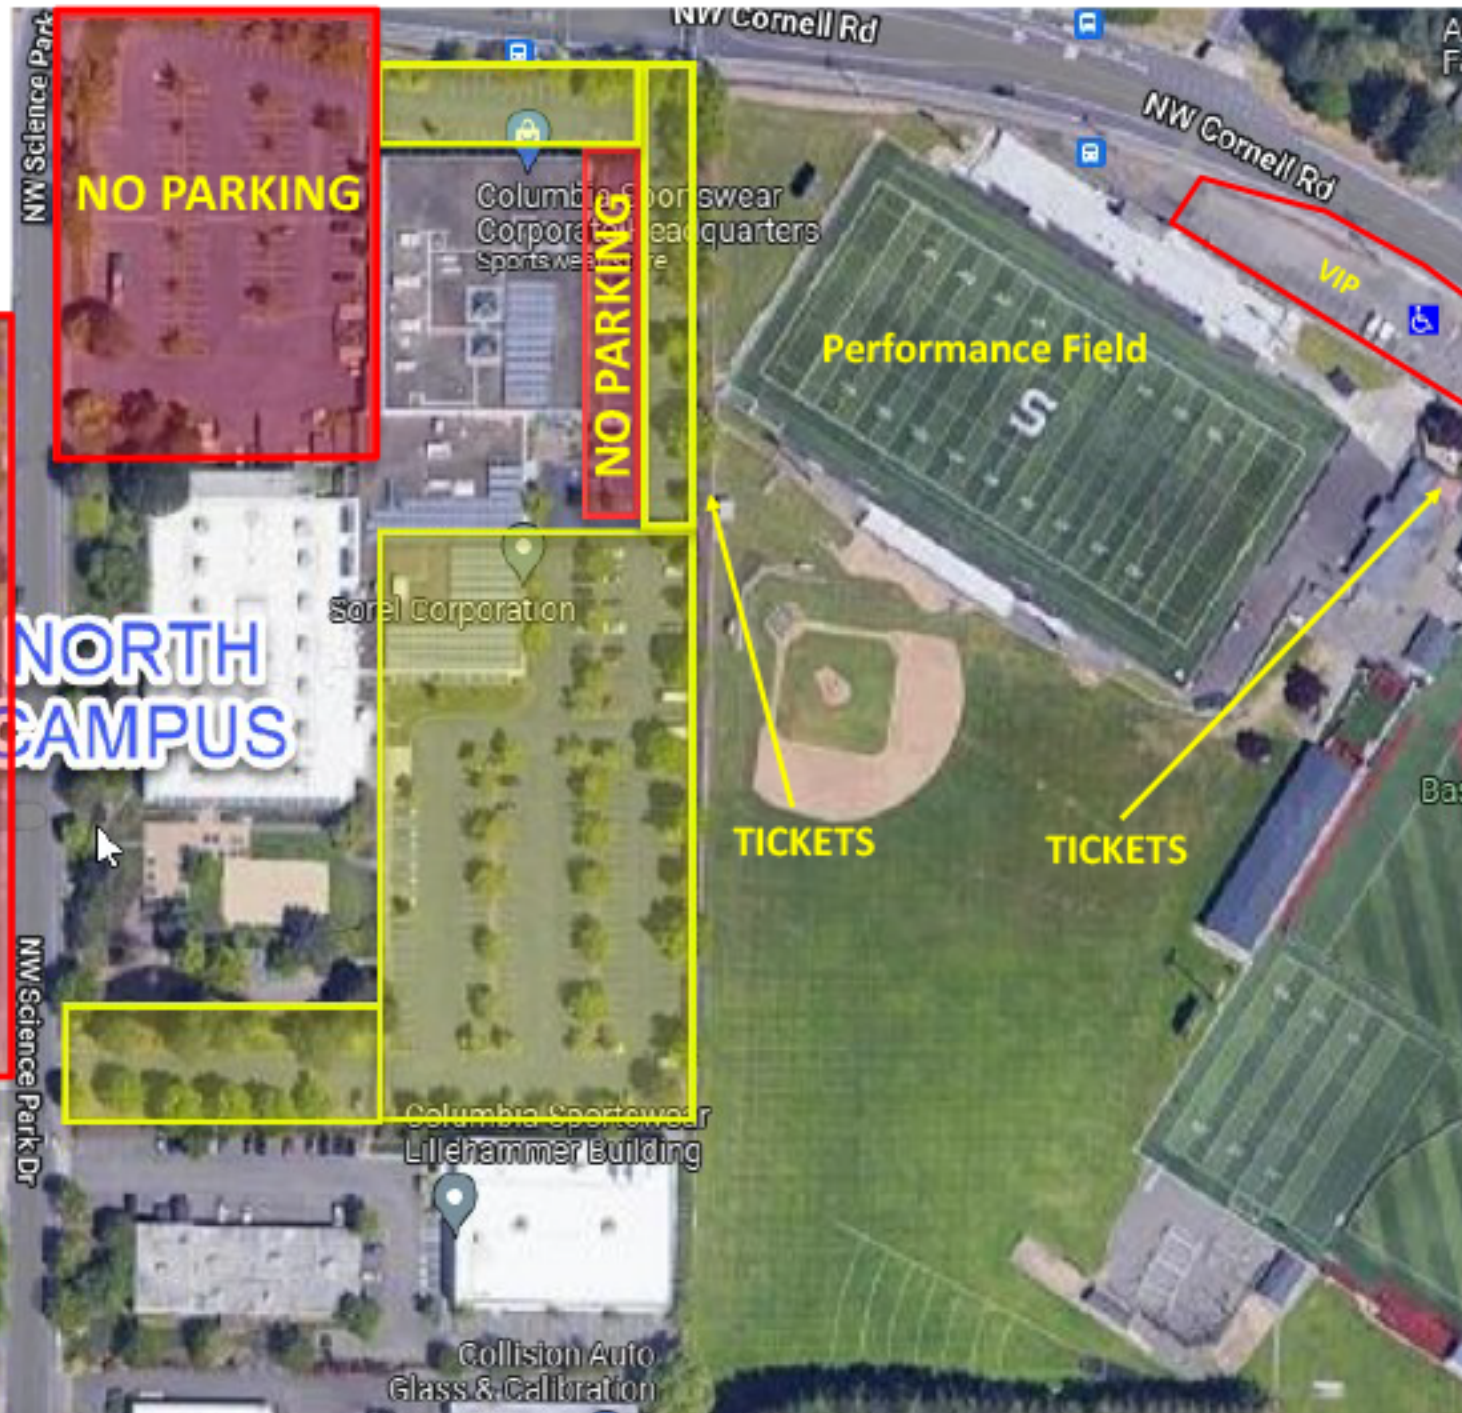

OVERVIEW MAP

Please face the Band away from the Performance Field when practicing

BUS & TRAFFIC FLOW

NW Cornell Parking Map

Please see Attendant @ VIP
Parking Lot

Props: Place in parking area on the
side of the Stadium/Field

Trailers or Trucks: Park on
Cornell side in parallel parking spots

Spectator Parking

Columbia Sportswear

14375 NW Science Park Dr

Portland, OR 97229

ONLY PARK IN YELLOW LOTS

Home Depot Bus & Additional Columbia Spectator Parking Map

CAMP 1 & 2

Please keep car lanes
open for thru traffic and
emergency access

Traffic Turnaround

Entrance

Camp 1

Grants Pass

Camp 2

Hermiston

- 3 - S. Albany
- 4 - Skyview
- 5 - St. Helens
- 6 - Crater
- 7 - Kamiak
- 8 - Sprague
- 9 - Tahoma
- 10 - Sherwood
- 11 - Westview
- 12 - Brookings-Harbor

Performance Field Flow