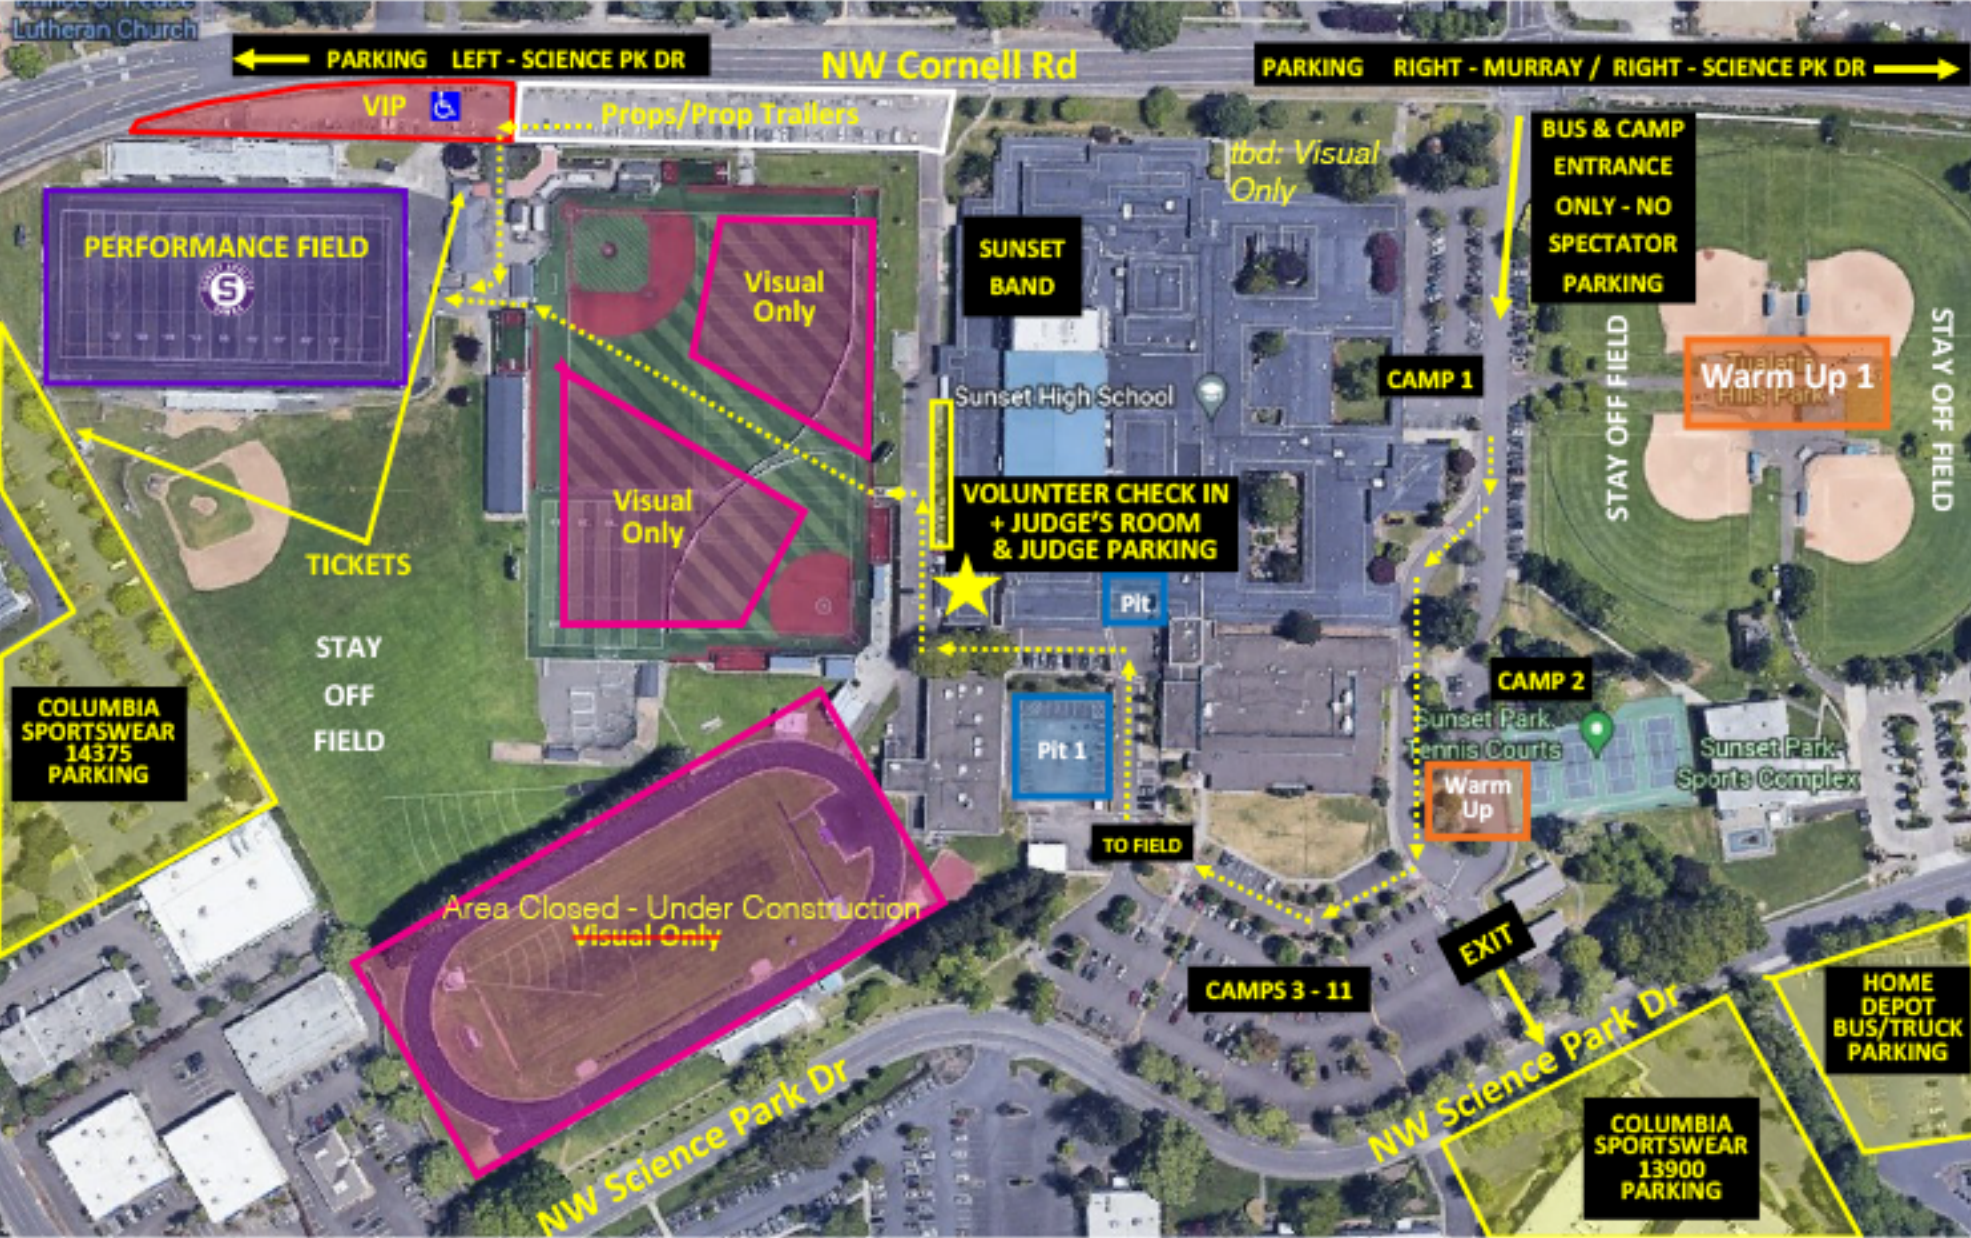

OVERVIEW MAP

Please face the Band away from the Performance Field when practicing

BUS & TRAFFIC FLOW

NW Cornell Parking Map

Please see Attendant @ VIP
Parking Lot

Props: Place in parking area on the
side of the Stadium/Field

Trailers or Trucks: Park on
Cornell side in parallel parking spots

Spectator Parking

Columbia Sportswear

14375 NW Science Park Dr

Portland, OR 97229

ONLY PARK IN YELLOW LOTS

Home Depot Bus & Additional Columbia Spectator Parking Map

CAMP 1 & 2

Please keep car lanes
open for thru traffic and
emergency access

Traffic Turnaround

Entrance

Camp 1

Grants Pass

Camp 2

Hermiston

- 3 - S. Albany
- 4 - Skyview
- 5 - St. Helens
- 6 - Crater
- 7 - Kamiak
- 8 - Sprague
- 9 - Tahoma
- 10 - Sherwood
- 11 - Westview
- 12 - Brookings-Harbor

Performance Field Flow