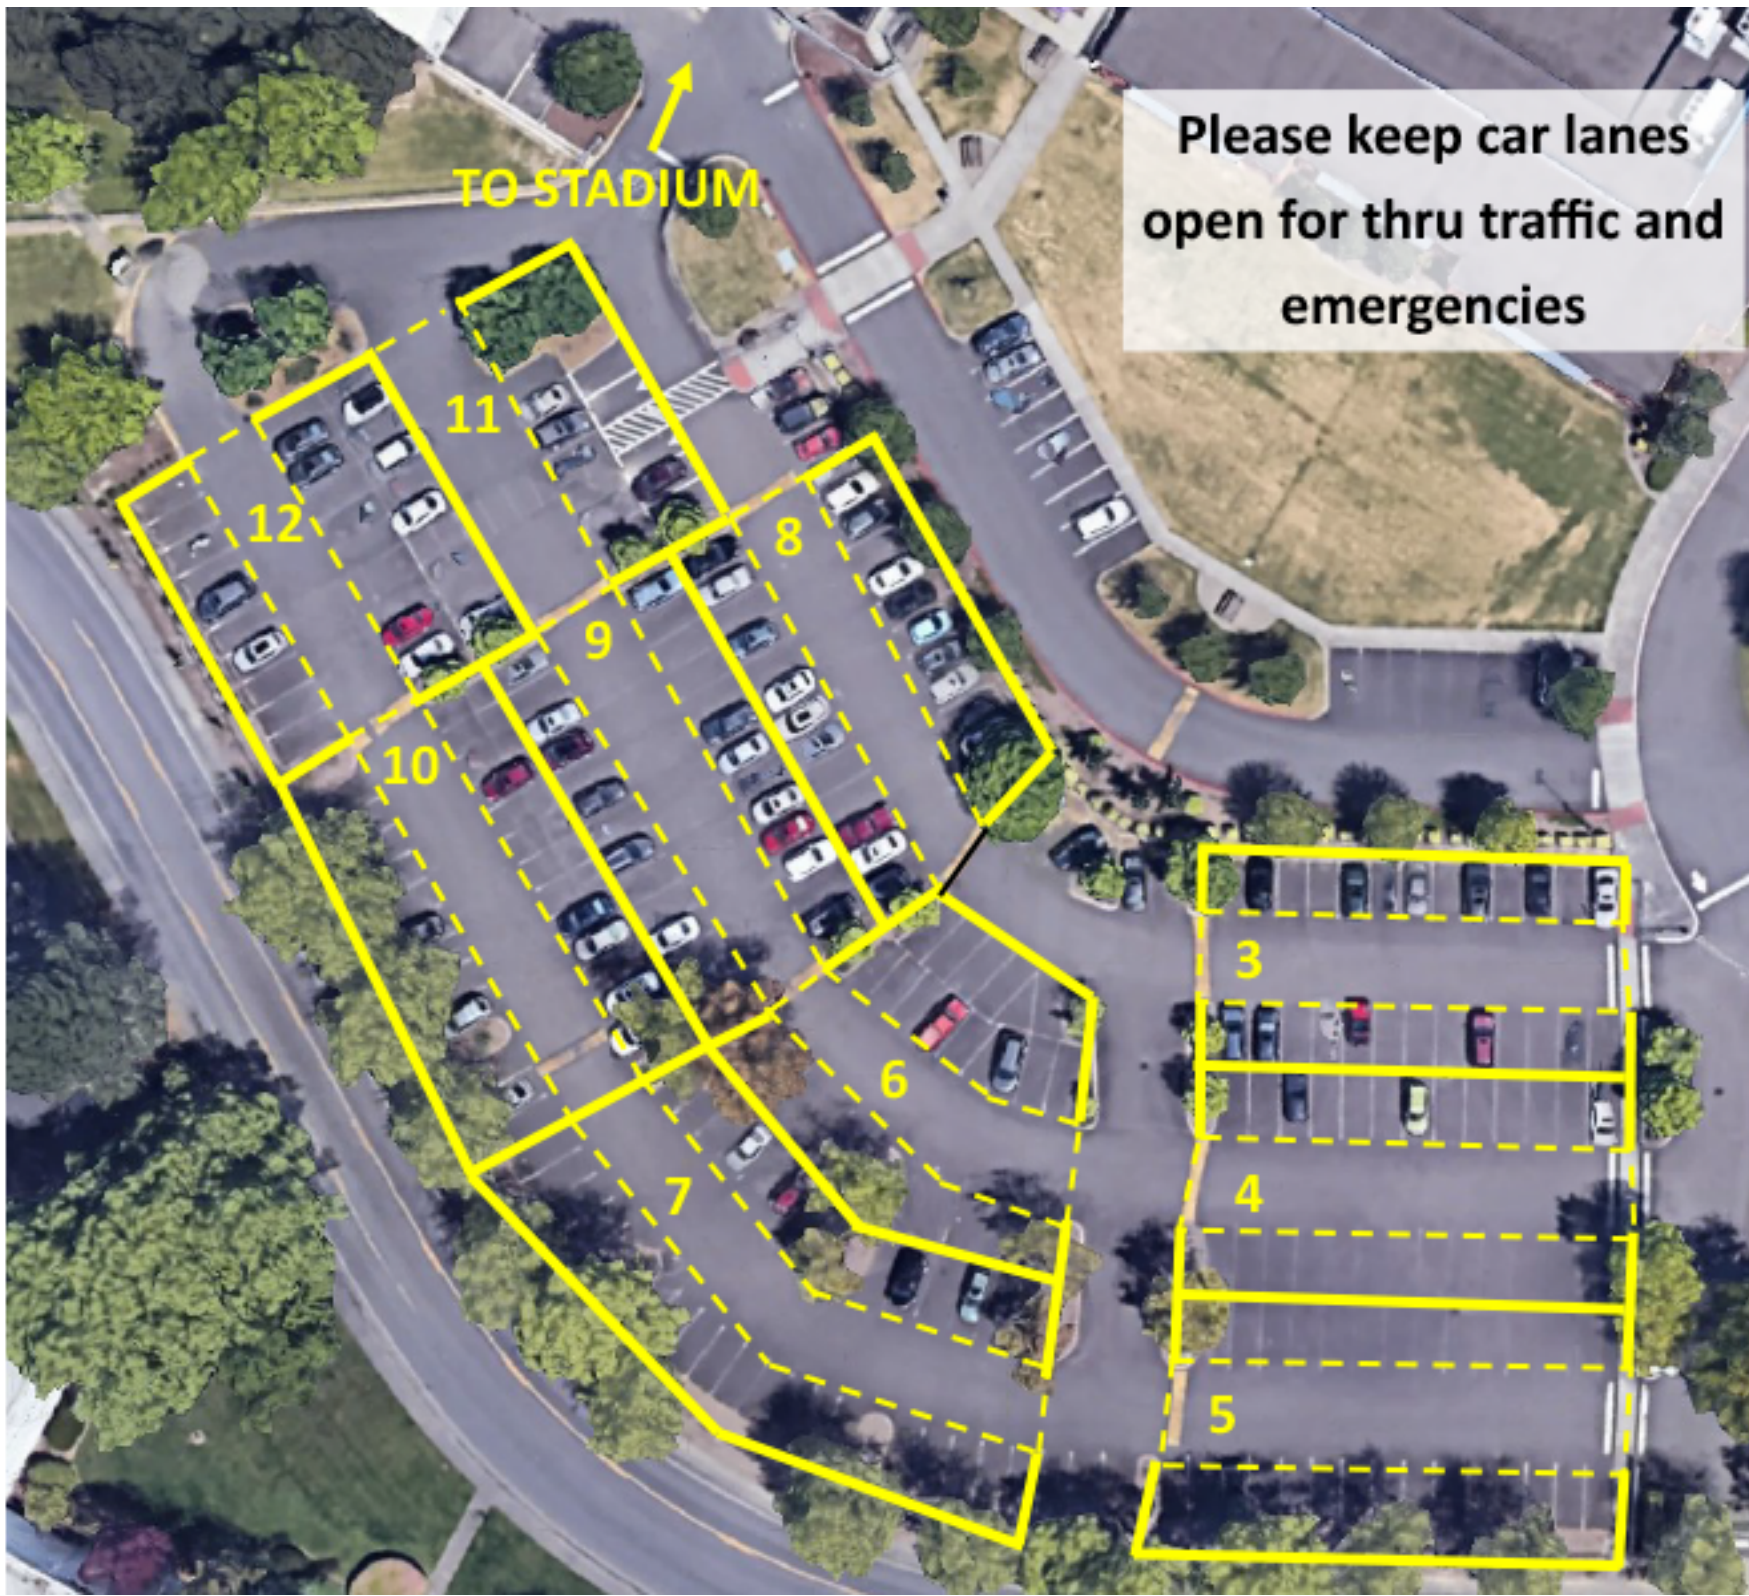

OVERVIEW MAP

Please face the Band away from the Performance Field when practicing

BUS & TRAFFIC FLOW

NW Cornell Parking Map

Please see Attendant @ VIP
Parking Lot

Props: Place in parking area on the
side of the Stadium/Field

Trailers or Trucks: Park on
Cornell side in parallel parking spots

Spectator Parking

Columbia Sportswear

14375 NW Science Park Dr

Portland, OR 97229

ONLY PARK IN YELLOW LOTS

Home Depot Bus & Additional Columbia Spectator Parking Map

CAMP 1 & 2

Please keep car lanes
open for thru traffic and
emergency access

Traffic Turnaround

Entrance

Camp 1

Grants Pass

Camp 2

Hermiston

- 3 - S. Albany
- 4 - Skyview
- 5 - St. Helens
- 6 - Crater
- 7 - Kamiak
- 8 - Sprague
- 9 - Tahoma
- 10 - Sherwood
- 11 - Westview
- 12 - Brookings-Harbor

Performance Field Flow