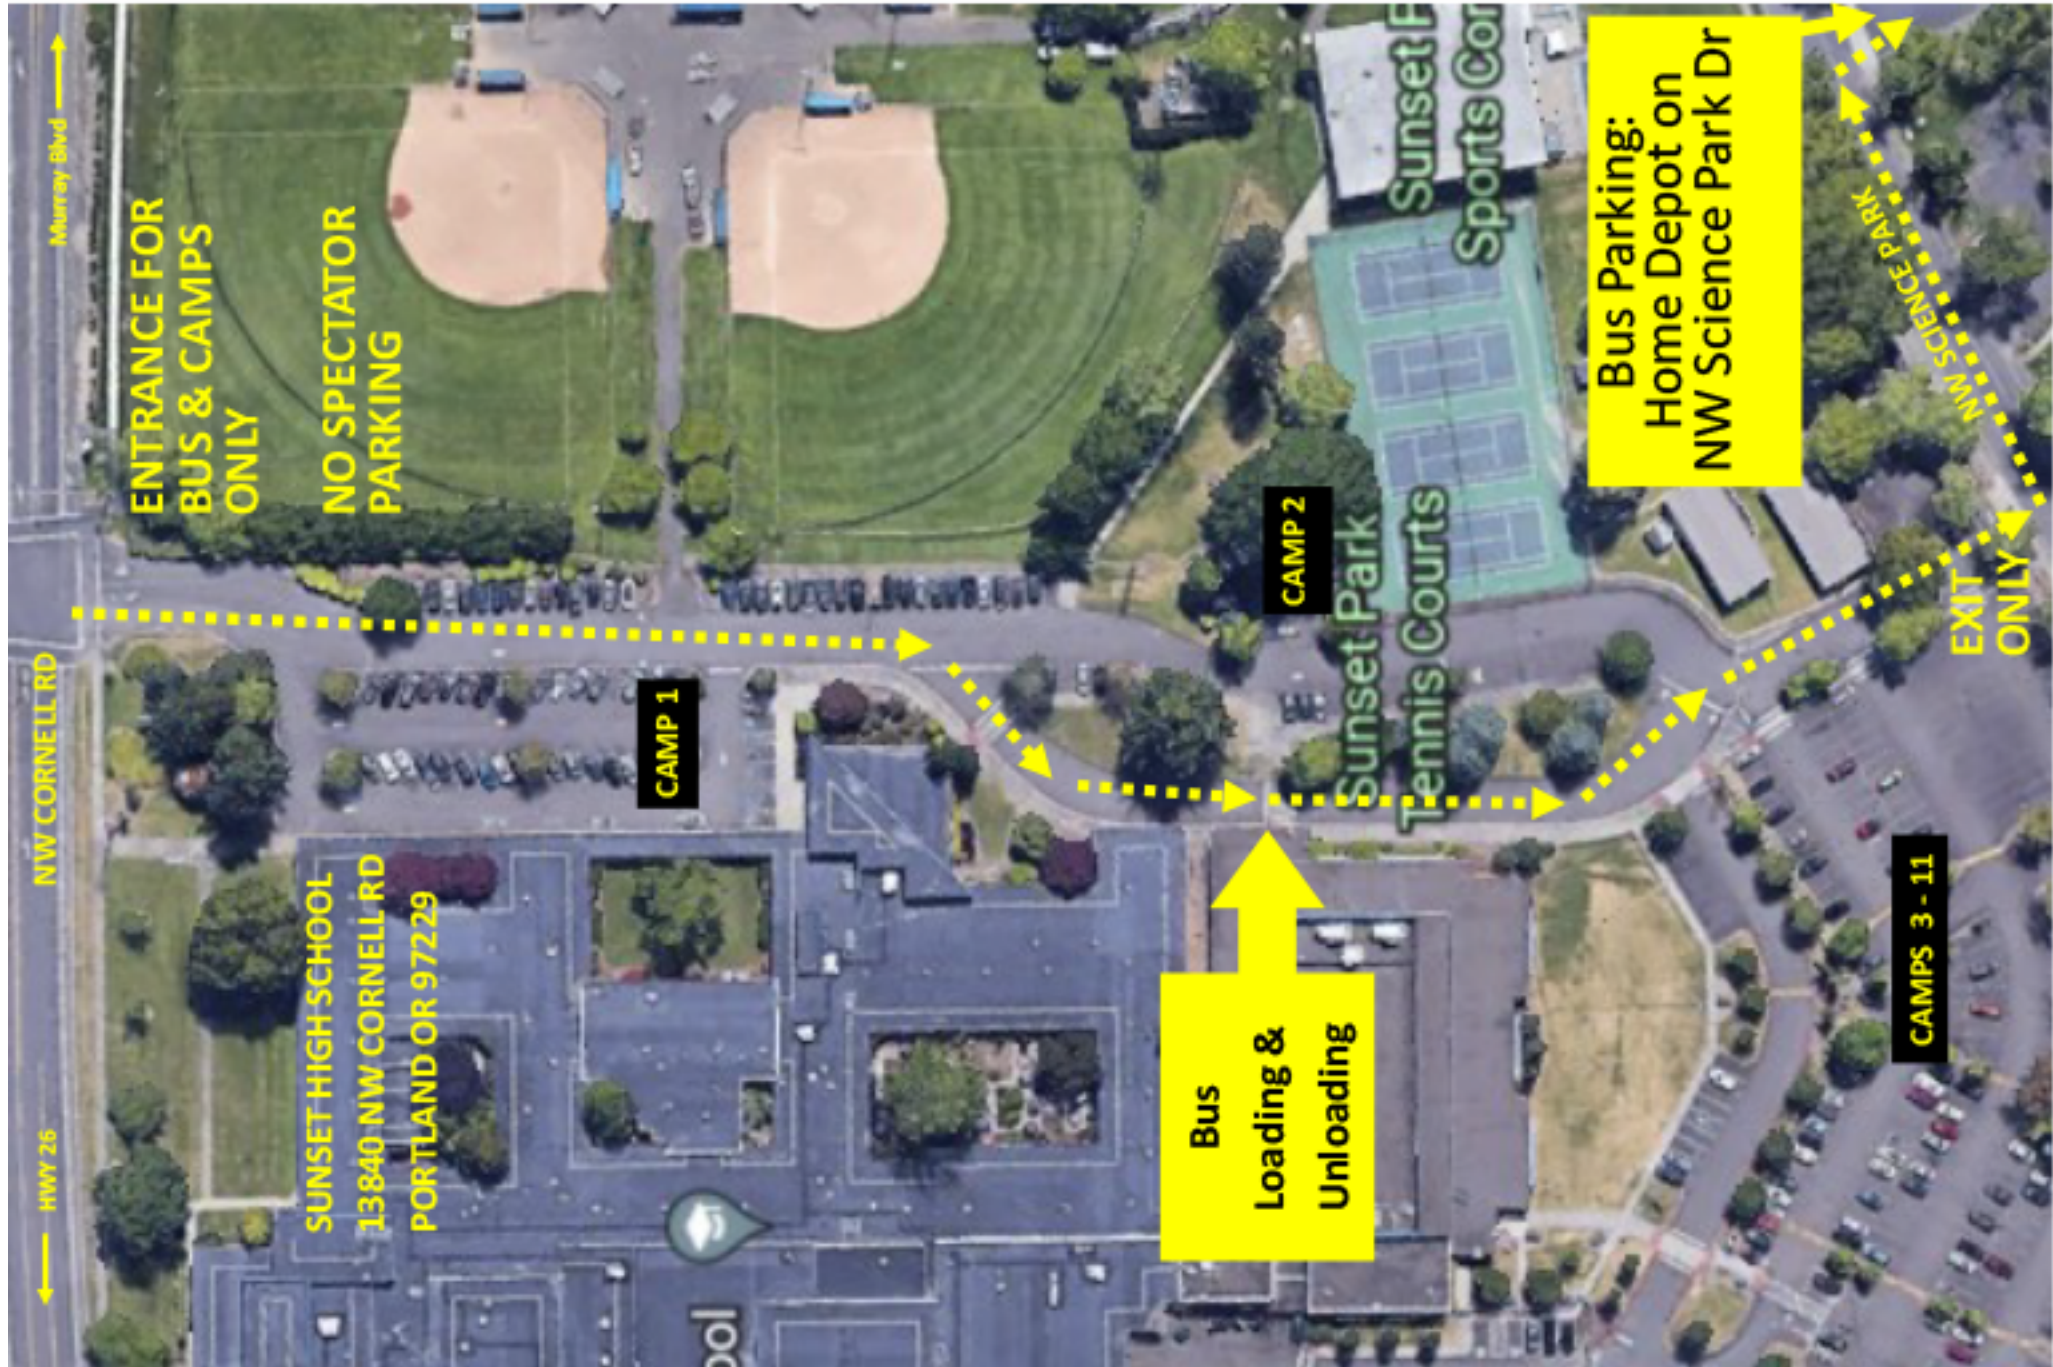

OVERVIEW MAP

Please face the Band away from the Performance Field when practicing

BUS & TRAFFIC FLOW

NW Cornell Parking Map

Please see Attendant @ VIP
Parking Lot

Props: Place in parking area on the
side of the Stadium/Field

Trailers or Trucks: Park on
Cornell side in parallel parking spots

Spectator Parking

Columbia Sportswear

14375 NW Science Park Dr

Portland, OR 97229

ONLY PARK IN YELLOW LOTS

Home Depot Bus & Additional Columbia Spectator Parking Map

CAMP 1 & 2

Please keep car lanes
open for thru traffic and
emergency access

Traffic Turnaround

Entrance

Camp 1

Grants Pass

Camp 2

Hermiston

- 3 - S. Albany
- 4 - Skyview
- 5 - St. Helens
- 6 - Crater
- 7 - Kamiak
- 8 - Sprague
- 9 - Tahoma
- 10 - Sherwood
- 11 - Westview
- 12 - Brookings-Harbor

Performance Field Flow