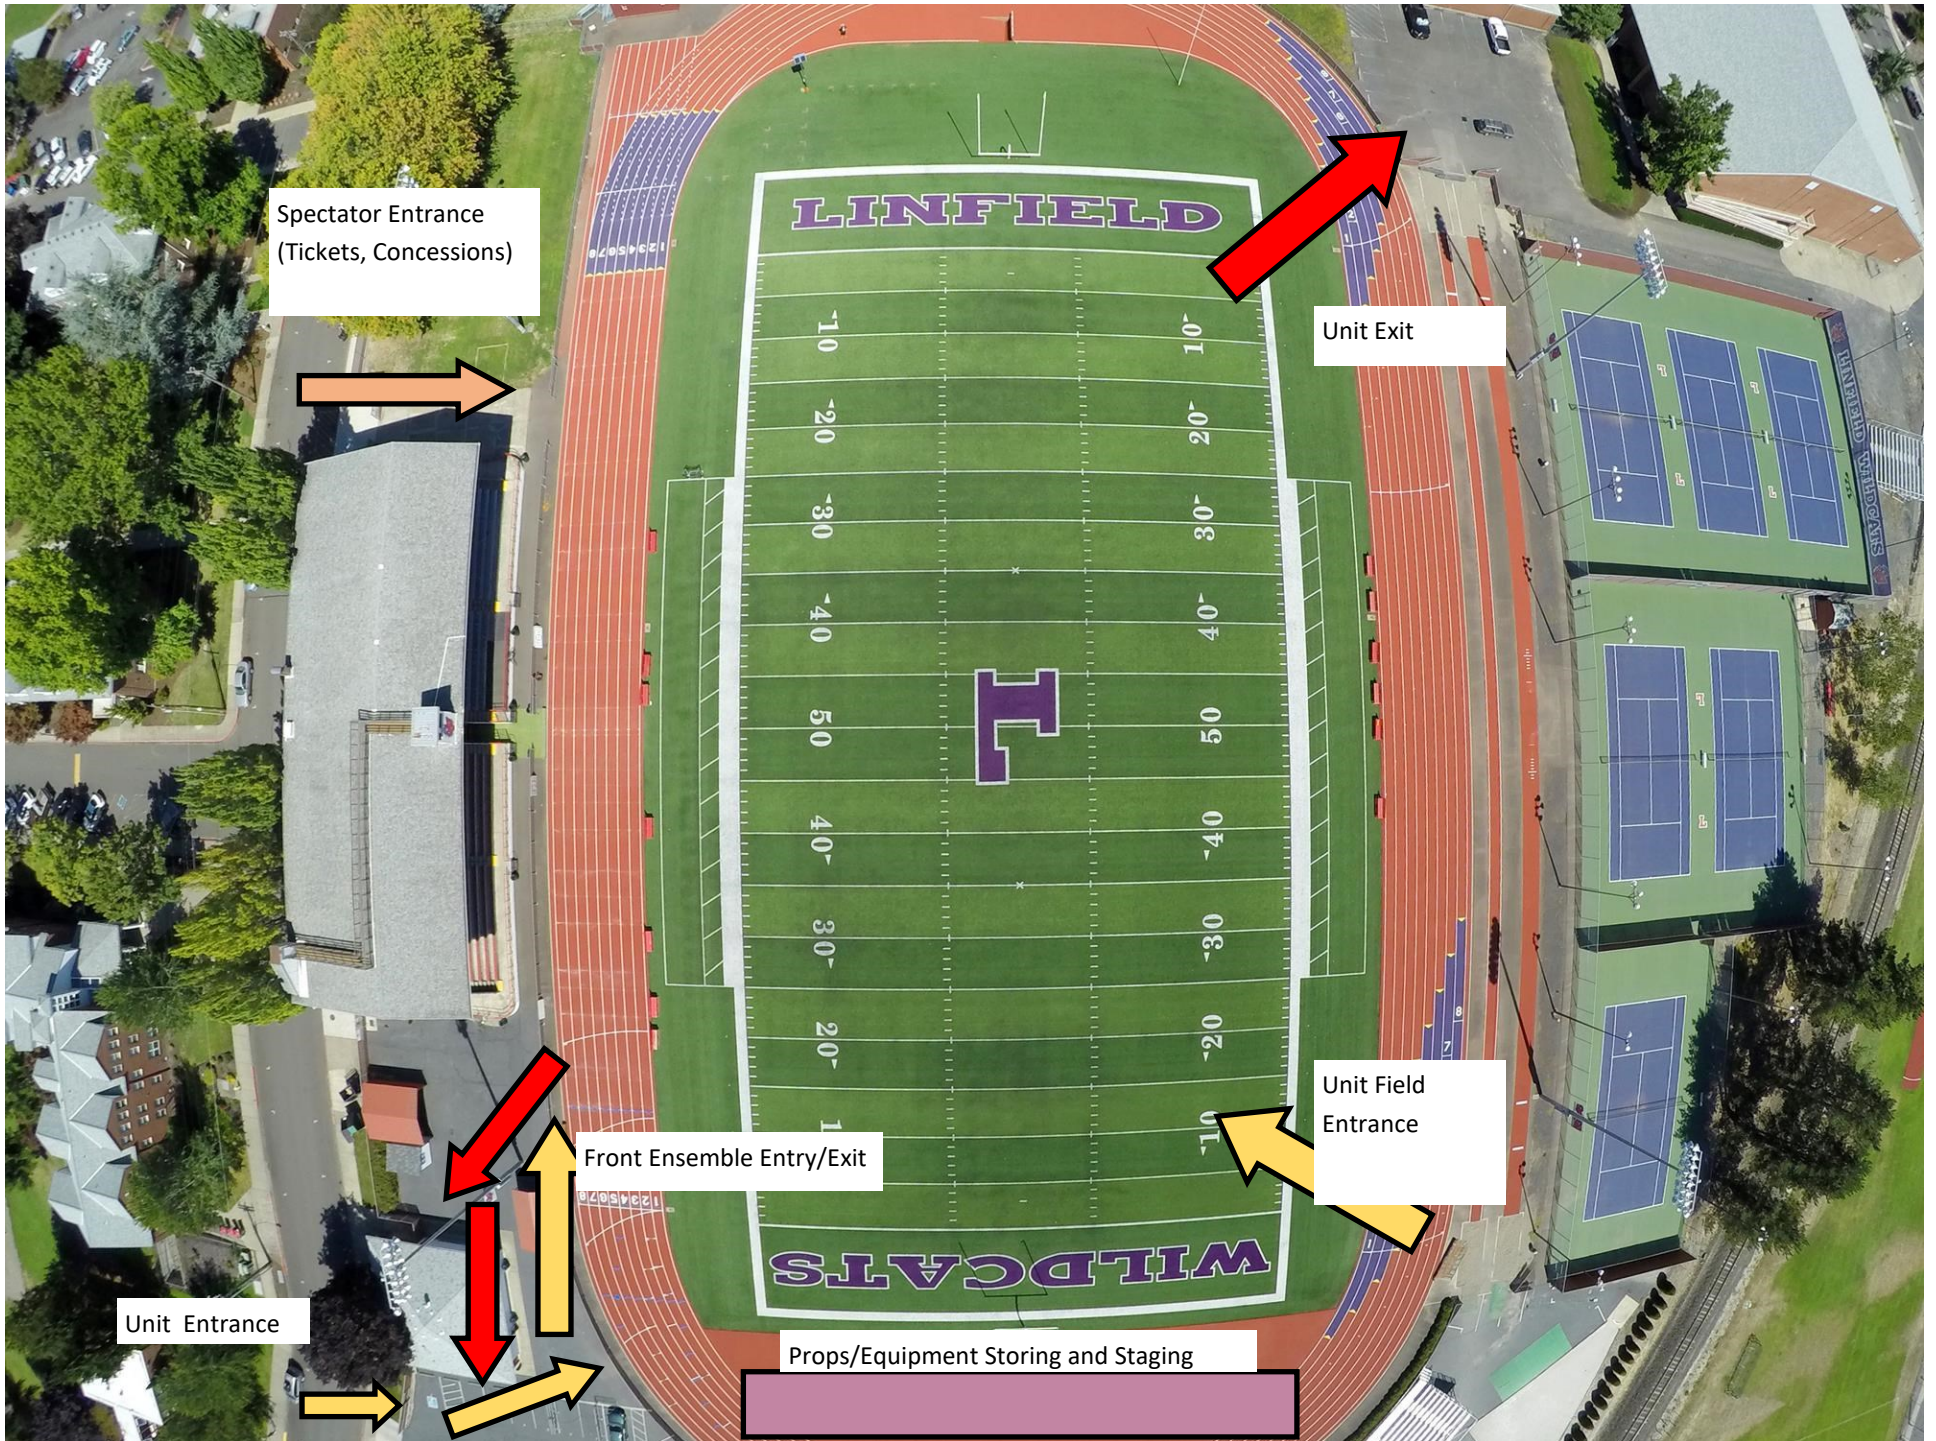

North

Spectator Entrance
(Tickets, Concessions)

Unit Exit

Front Ensemble Entry/Exit

Unit Field
Entrance

Unit Entrance

Props/Equipment Storing and Staging

South

2021 LMB Tournaments of Bands

Team Parking

- Lot A - Mountainside
Glencoe
- Lot B - West Salem
- Lot E - North Salem
Sprague

- Lot F - Sherwood
Hilhi
Sheldon
- Lot G - Westview
- Lot H - McMinnville

Spectator Parking

Bus Parking

Team Warmup Space

Stadium