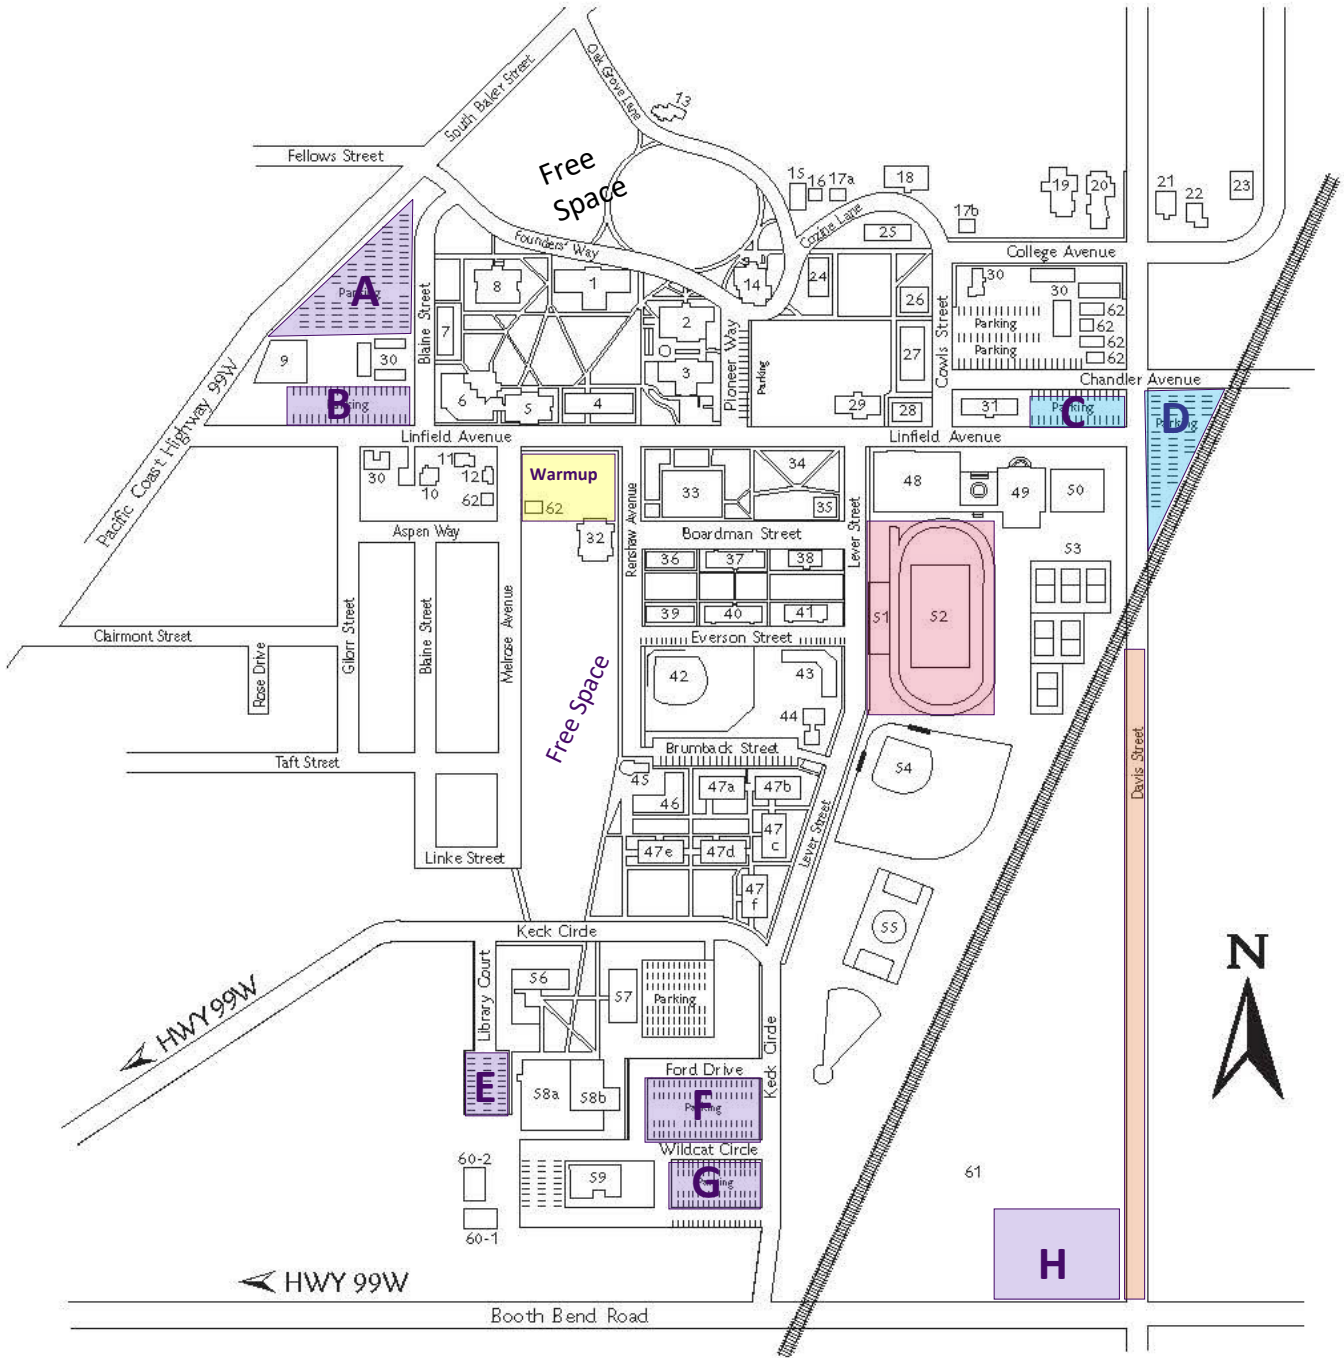

North

Spectator Entrance
(Tickets, Concessions)

Unit Exit

Front Ensemble Entry/Exit

Unit Field
Entrance

Unit Entrance

Props/Equipment Storing and Staging

South

2021 LMB Tournaments of Bands

Team Parking

- Lot A - Mountainside
Glencoe
- Lot B - West Salem
- Lot E - North Salem
Sprague

- Lot F - Sherwood
Hilhi
Sheldon
- Lot G - Westview
- Lot H - McMinnville

Spectator Parking

Bus Parking

Team Warmup Space

Stadium