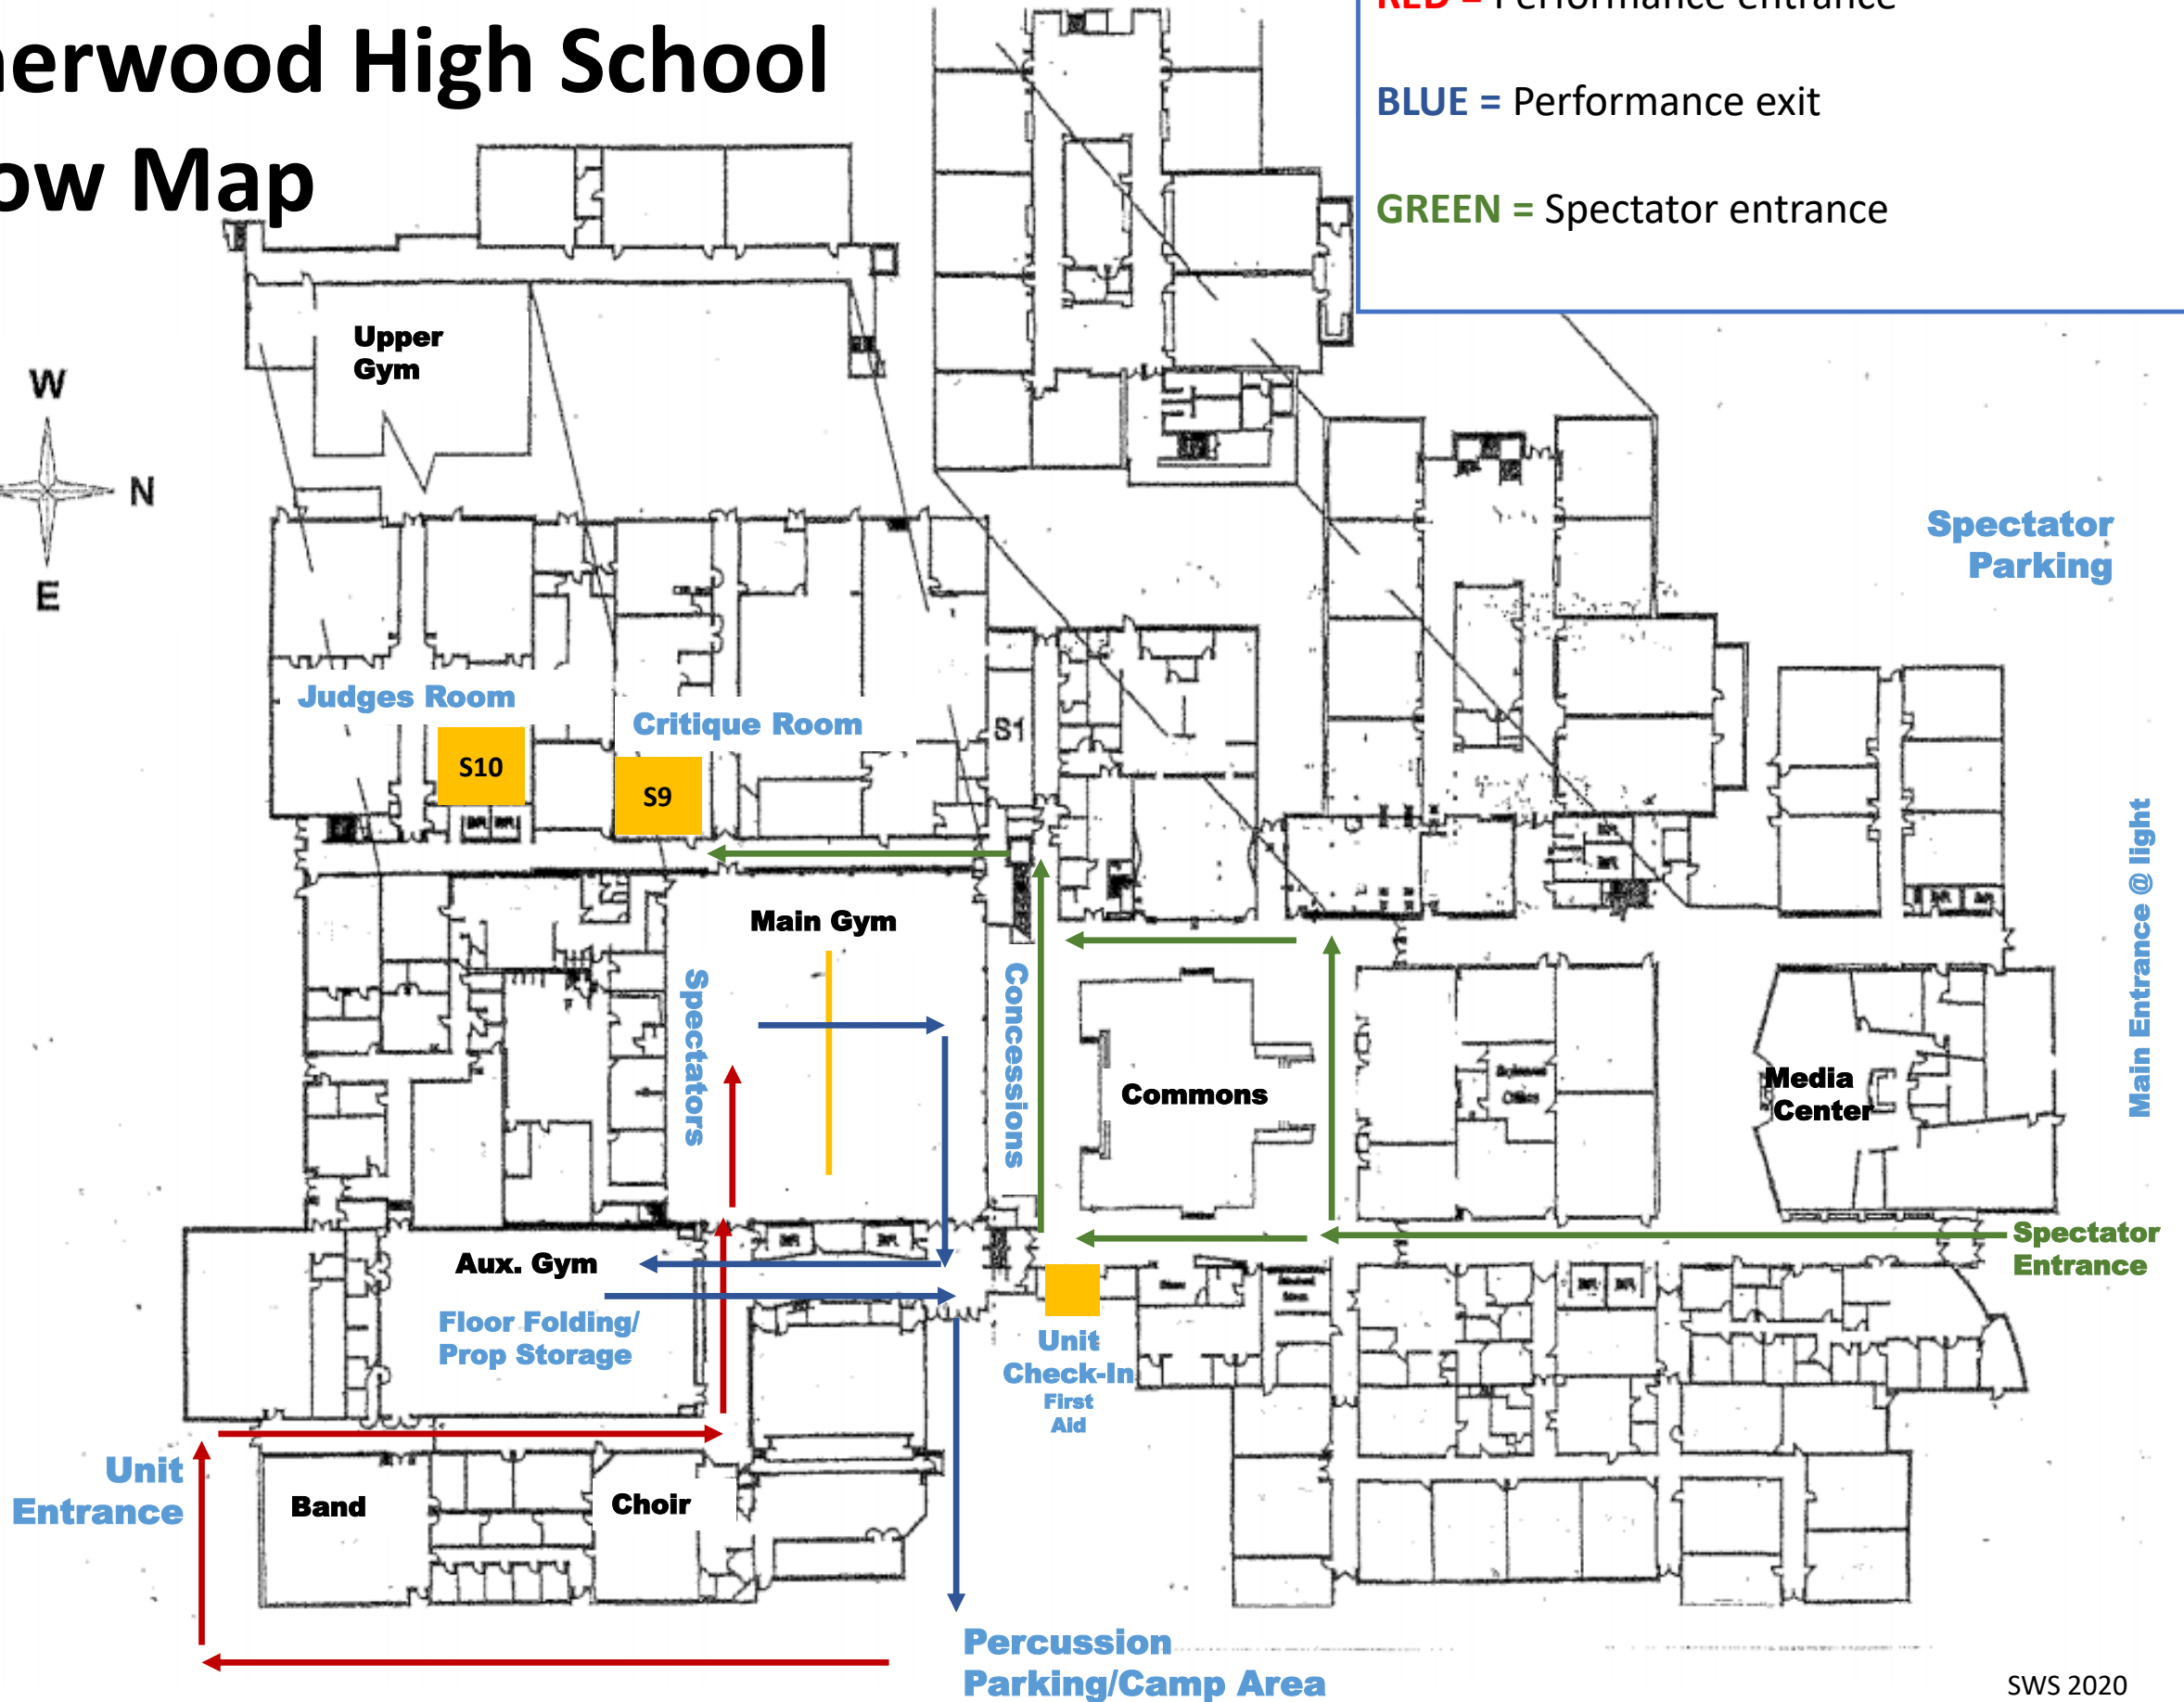

Sherwood High School Flow Map

RED = Performance entrance
BLUE = Performance exit
GREEN = Spectator entrance

Sherwood High School – Site Map